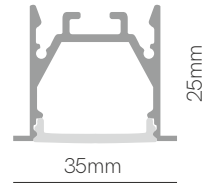

New

Dau E

*Finished luminaire. Includes power supply, spring clips, power cable and end caps.

Technical Information

Version	Dau E
Power	18W / 23W / 26W / 30W
Installation	Pendant
Material	Aluminium
Finishes	White (9003) / Black (9005)

Code	Diffuser (Angle)	Power (Size)	CCT (Lm/W)	Driver	Colour
Code 1	Opal (110°) 6	18W (1.170mm) 3	2.700K (100 lm/W) 2	On / Off 1	White 1
		23W (1.420mm) 4	3.000K (105 lm/W) 3	Dali 2	Black 2
		26W (1.720mm) 5	4.000K (111 lm/W) 4	Push 3	
		30W (1.970mm) 6	5.000K (114 lm/W) 5	Casambi 5	
			RGB-W (172 lm/W) 8	Tuya 7	
			CCT (100 lm/W) 9		

Code: **1** **6** [ ] [ ] [ ] [ ] [ ]

*Create your code according to your preferences. RGB-W and CCT only works with driver 5 and 7.