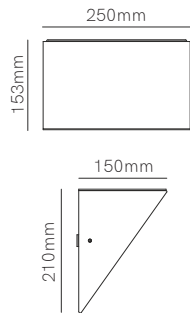

New

Comet switch

Comet

Technical Information

Version	Comet switch	Comet
Power	Switch 20W / 40W	40W
Installation	Surface	Surface
Color Temperature	Switch 2.700K / 3.200K / 4.000K	5.000K
Lumens	20W: 2.500 lm / 40W: 5.000 lm	4.071 lm
Material	Aluminium	Aluminium
Finishes	White / Black / Corten	White / Black

Code	5073 ☐	243113-5B ☐
	5074 ☐	243113-5N ☐
	5112 ☐	

☐ CCT SWITCH |
☐ POWER SWITCH |
55° |
☐ 1/8 |
50.000 HOURS |
IK10

30.000 HOURS |
100° |
☐ 1/4 |
IK08

3 YEARS WARRANTY | IP 65 | 220/240 VAC | PF >0,9 | CRI ≥80 | 50/60 Hz | +45°C / -25°C | TRIAC DIMM