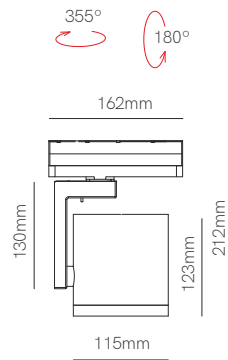

Lena

Technical Information

Version	Lena
Power	35W
Installation	Three Phase Track
Color Temperature	Switch 2.700K / 3.200K / 4.000K
Lumens	4.200 lm
Material	Aluminium
Finishes	White / Black
Code	4449-V2 ☐
	4450-V2 ☒

3 YEARS WARRANTY | 30.000 HOURS | IP 20 | 220/240 VAC | PF >0,9 | CRI ≥80 | 15° / 38° / 60° | 50/60 Hz | +50°C / -20°C | CCT SWITCH | 1/8