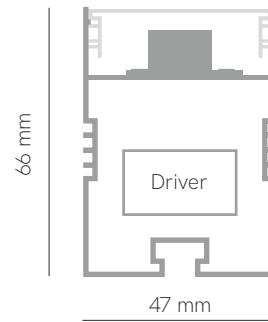

New

Triton

*Finished luminaire. Includes power supply, clip rotable, 2mts power cable and end caps.

Technical Information

Version	Triton
Power	27W / 54W / 81W
Installation	Surface
Material	Aluminium
Finishes	Black (9005)

Code	Diffuser	Power (Size)	CCT (Lm/W)	Driver	Colour
Code 4	Asymmetric (15°/35°) 9	27W (420mm) 1	2.700K (130 lm/W) 2	On / Off 1	Black 2
		54W (820mm) 2	3.000K (130 lm/W) 3	Dali 2	
		81W (1.220mm) 3	4.000K (130 lm/W) 4		

Code: 4 9 [ ] [ ] [ ] 2

*Create your code according to your preferences.