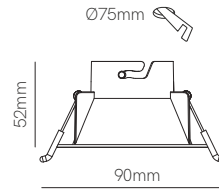

Pulcom led

Pulcom trim

Round trim

Pulcom asymmetric trim

Technical Information

Version	Pulcom led	Pulcom trim	Pulcom asymmetric trim
Power	8W	-	-
Installation	Recessed	Recessed	Recessed
Color Temperature	Switch 2.700K / 3.200K / 4.000K	-	-
Lumens	800 lm	-	-
Material	Polycarbonate	Polycarbonate	Polycarbonate
Finishes	White / Black	White / Black / Wood	White / Black
Code	4763 ☐	4761 ☐ round	4821 ☐ round asymmetric
	4764 ☒	4762 ☒ round	4822 ☒ round asymmetric
		4935 ☒ round Wood New	4825 ☐ square asymmetric
		4823 ☐ square	4826 ☒ square asymmetric
		4824 ☒ square	

3 YEARS WARRANTY | 25.000 HOURS | IP 44 | 220/240 VAC | UGR <19 | PF >0,9 | CRI ≥80 | 38° | 50/60 Hz | IK06 | +40°C / -20°C | CCT SWITCH | 1/5/20