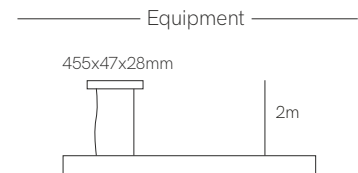

Technical Information

Version	Dau
Power	18W / 23W / 26W / 30W
Installation	Pendant
Material	Aluminium
Finishes	White (9003) / Black (9005)