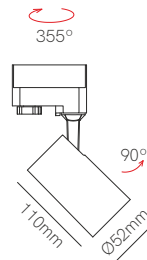

Piccolo

Piccolo base

Technical Information

Version	Piccolo	Piccolo base
Power	9,5W	9,5W
Installation	Three Phase Track	Surface / Recessed
Color Temperature	Switch 2.700K / 3.200K / 4.000K	Switch 2.700K / 3.200K / 4.000K
Lumens	1.300 lm	1.300 lm
Material	Aluminium	Aluminium
Finishes	White / Black	White / Black
Code	4437 ☐	4833 ☐
	4438 ☒	4834 ☒

*Surface and recessed base included with Piccolo base.

3 YEARS WARRANTY | 30.000 HOURS | IP 20 | 220/240 VAC | UGR <19 | PF >0,9 | CRI ≥80 | 15° 38° 60° | 50/60 Hz | +50°C -20°C | CCT SWITCH | AKZO NOBEL | 1/20