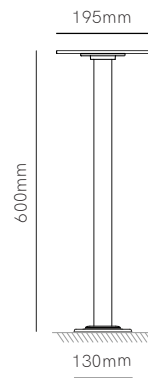

Clos 8W base 60cm

Clos 16W base 60cm

Technical Information

Version	Clos 8W base 60cm	Clos 16W base 60cm
Installation	Surface / Floor	Surface / Floor
Material	Aluminium	Aluminium
Finishes	White / Black / Corten	White / Black / Corten
Code	4885 ☐ 4886 ☐ 4887 ☐	4891 ☐ 4892 ☐ 4893 ☐

*Need Clos (page 409).