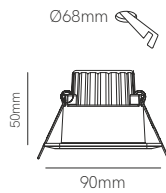

Compac round

Compac square

Technical Information

Version	Compac round	Compac square
Power	8W	8W
Installation	Recessed	Recessed
Color Temperature	2.700K / 3.000K / 4.000K	2.700K / 3.000K / 4.000K
Lumens	594 lm / 607 lm / 660 lm	594 lm / 607 lm / 660 lm
Material	Polybutylene and Polycarbonate	Polybutylene and Polycarbonate
Finishes	White	White
Code	3951 ☐ 2.700K 3952 ☐ 3.000K 3953 ☐ 4.000K	3948 ☐ 2.700K 3949 ☐ 3.000K 3950 ☐ 4.000K

3 YEARS WARRANTY | 25.000 HOURS | IP 44 | 220/240 VAC | PF >0,5 | CRI ≥80 | 90° | 50/60 Hz | TRIAC DIMM | +40°C / -20°C | 1/6/30