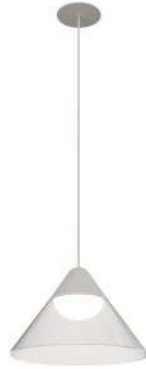

Technical Information

Version	Ark surface	Ark recessed
Power	6W	6W
Installation	Surface	Recessed
Color Temperature	2.700K / 3.000K	2.700K / 3.000K
Lumens	350 lm / 360 lm	350 lm / 360 lm
Material	Aluminium and acrylic	Aluminium and acrylic
Finishes	White-transparent / Black-transparent / Black-gray	White-transparent / Black-transparent / Black-gray
Code	4814 White-transp. 2.700K 4815 White-transp. 3.000K 4816 Black-transp. 2.700K 4817 Black-transp. 3.000K 4818 Black-gray 2.700K 4819 Black-gray 3.000K	4808 White-transp. 2.700K 4809 White-transp. 3.000K 4810 Black-transp. 2.700K 4811 Black-transp. 3.000K 4812 Black-gray 2.700K 4813 Black-gray 3.000K

3 YEARS WARRANTY | 26.000 HOURS | IP 20 | 220/240 VAC | UGR <19 | PF >0,5 | CRI ≥90 | | 90° | 50/60 Hz | +40°C / -20°C | 1/12