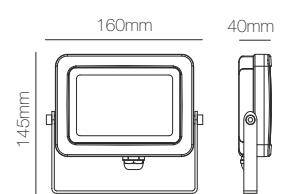

Technical Information

Version	Sky 10W	Sky 20W	Sky 30W
Power	10W	20W	30W
Installation	Surface	Surface	Surface
Color Temperature	5.000K	2.700K / 4.000K / 5.000K	2.700K / 4.000K / 5.000K
Lumens	1.150 lm	2.250 lm / 2.400 lm / 2.450 lm	3.450 lm / 3.600 lm / 3.650 lm
Material	Aluminium	Aluminium	Aluminium
Finishes	White / Black	White / Black / Corten	Gray / Corten

Code	Sky 10W	Sky 20W	Sky 30W
	4254 ☐ 5.000K	4263 ☐ 5.000K	4276 ☐ 3.000K
	4257 ☒ 5.000K	4266 ☒ 5.000K	4279 ☒ 2.700K
		4401 ☒ 2.700K	4280 ☒ 4.000K
		4402 ☒ 4.000K	

Accessories

5 YEARS WARRANTY | 50.000 HOURS | IP 65 | 220/240 VAC | PF >0,9 | CRI ≥80 | | 115° | 50/60 Hz | | +45°C / -20°C | AKZO NOBEL | >1KV