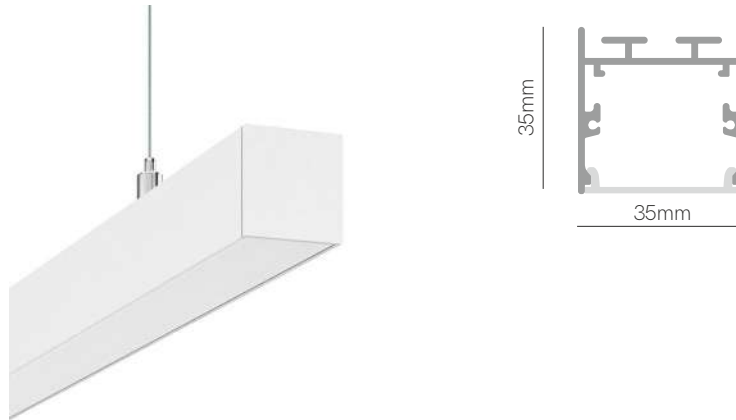

Kubo

\*Finished luminaire. Includes power supply, suspension kit, power cable and end caps.

Technical Information

Version	Kubo
Power	31W / 38W / 46W / 54W
Installation	Pendant
Material	Aluminium
Finishes	White (9003) / Black (9005)