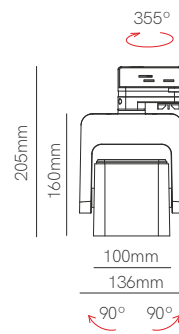

Technical Information

Version	Kom 20W	Kom 30W	Kom 40W
Power	20W	30W	40W
Installation	Three Phase Track	Three Phase Track	Three Phase Track
Color Temperature	Switch 2.700K / 3.200K / 4.000K	Switch 2.700K / 3.200K / 4.000K	3.000K / 4.000K
Lumens	2.300 lm	2.470 lm	4.500 lm / 4.600 lm
Material	Aluminium	Aluminium	Aluminium
Finishes	White / Black	White / Black	White / Black
Code	4337 ☐ 4339 ☒	4336-N ☐ 4338-N ☒	4444 ☐ 3.000K 4445 ☐ 4.000K 4447 ☒ 3.000K 4448 ☒ 4.000K

CRI ≥80 | CCT SWITCH

CRI ≥94 | CCT SWITCH

CRI ≥80

3 YEARS WARRANTY | 30.000 HOURS | IP 20 | 220/240 VAC | UGR <19 | PF >0,9 | 15° 24° 40° | 50/60 Hz | +50°C -20°C | AKZO NOBEL | 1/10