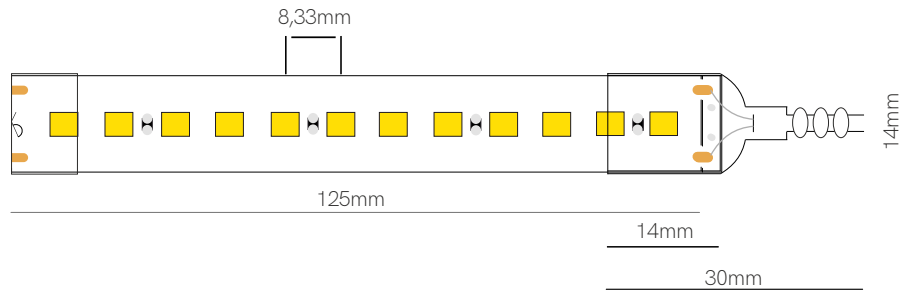

Joint  
21,6x11,5x5,7mm  
20999

\*Available in reel of 5 or 25 meters.

New

Fine 32 N

\*High: IP65 = 5,25mm.

Technical Information

Version	Fine 32-N
Power	15 W/m
Color Temperature	2.700K / 3.000K / 4.000K / 6.000K
Lumens	From 100 Lm/w to 110 Lm/w
Ingress Protection	IP65