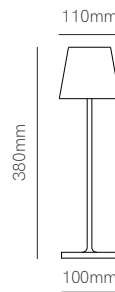

New

Lievo switch

Lievo

Technical Information

Version	Lievo switch	Lievo
Power	3,5W	3,5W
Installation	Portable	Portable
Color Temperature	Switch 2.700K / 3.200K / 4.000K	3.000K
Lumens	270 lm	156 lm
Material	Aluminium	Aluminium
Finishes	White / Black / Corten	White / Black / Corten

Code	4739-N ☐	4739 ☐
	4740-N ☐	4740 ☐
	4925-N ☐	4925 ☐

2.600 mAh |
USB-C 5V |
CCT SWITCH
CRI >90 |
120° |
4-6 HOURS

5-8 HOURS |
5.200 mAh |
MICRO USB 5V
CRI >85 |
90°

3 YEARS WARRANTY BATTERY 2 YEARS |
30.000 HOURS |
10-15 HOURS |
IP 54 |
DIMMABLE |
IK08 |
+40°C |
-25°C |
|
1/6