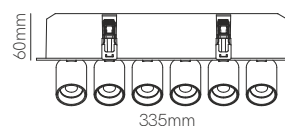

Technical Information

Version	Mini oxo square 2	Mini oxo square 4	Mini oxo square 6
Power	12W	24W	36W
Installation	Recessed	Recessed	Recessed
Color Temperature	Switch 2.700K / 3.200K / 4.000K	Switch 2.700K / 3.200K / 4.000K	Switch 2.700K / 3.200K / 4.000K
Lumens	1.200	2.400	3.600
Material	Polycarbonate	Polycarbonate	Polycarbonate
Finishes	White / Black	White / Black	White / Black

Code	5063 ☐	5065 ☐	5067 ☐
	5064 ☒	5066 ☒	5068 ☒

1/10

1/10

1/5

3 YEARS WARRANTY | 25.000 HOURS | IP 20 | 100/277 VAC | UGR <19 | PF >0,5 | CRI ≥80 | | 42° | 50/60 Hz | | +40°C / -20°C | CCT SWITCH