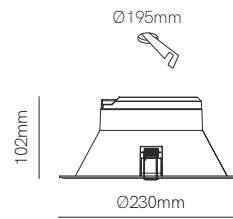

New

Thessis 15W

Thessis 25W

Thessis 35W

Technical Information

Version	Thessis 15W	Thessis 25W	Thessis 35W
Power	15W	25W	35W
Installation	Recessed	Recessed	Recessed
Color Temperature	Switch 3.000K / 4.000K / 5.000K	Switch 3.000K / 4.000K / 5.000K	Switch 3.000K / 4.000K / 5.000K
Lumens	1.300 lm	2.625 lm	3.100 lm
Material	Polybutylene and Polycarbonate	Polybutylene and Polycarbonate	Polybutylene and Polycarbonate
Finishes	White / Black	White / Black	White
Code	4766 ☐ 4987 ☒ New	4236 ☐ 4988 ☒ New	5030 ☐

UGR | <19

UGR | <19

3 YEARS WARRANTY | 25.000 HOURS | IP 40 | 220/240 VAC | PF >0,9 | CRI ≥85 | 90° | 50/60 Hz | IK06 | +40°C / -20°C | CCT SWITCH | 1/6