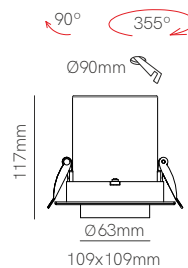

Oxo round

Oxo square

Technical Information

Version	Oxo round	Oxo square
Power	12W	12W
Installation	Recessed	Recessed
Color Temperature	Switch 2.700K / 3.200K / 4.000K	Switch 2.700K / 3.200K / 4.000K
Lumens	1.260 lm	1.260 lm
Material	Aluminium	Aluminium
Finishes	White / Black	White / Black
Code	4457 ☐ 4458 ☐	4459 ☐ 4460 ☐

Accessories

Included with:
4457 / 4459

Included with:
4457 / 4458 / 4459 / 4460

3 YEARS WARRANTY | 30.000 HOURS | IP 20 | 220/240 VAC | UGR <14 | PF >0,9 | CRI ≥80 |
15° 38° 60° | 50/60 Hz |
[Beam angle icon] | +50°C -20°C | CCT SWITCH | [Color spectrum icon] | 1/20