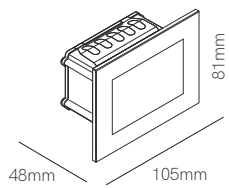

New

Artis

Technical Information

Version	Artis
Power	4,5W
Installation	Surface / Recessed
Color Temperature	Switch 2.700K / 3.200K / 4.000K
Lumens	130 lm
Material	Aluminium and glass
Finishes	White
Code	5028 ☐

*Recessed and surface box included.

3 YEARS WARRANTY | 25.000 HOURS | IP 66 | 220/240 VAC | PF >0,5 | CRI ≥80 | | 120° | 50/60 Hz | | +50°C / -20°C | CCT SWITCH | 1/20