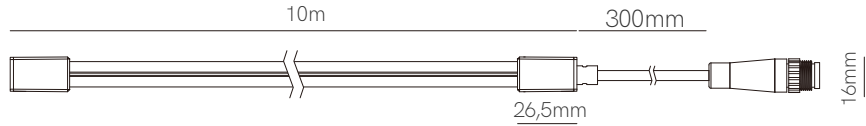

Fine 72

- 2.700K
- 3.000K
- 4.000K
- RGB

Technical Information

Version	Fine 72
Power	10 W/m
Color Temperature	2.700K / 3.000K / 4.000K / RGB
Lumens	From 263 Lm/m to 679 Lm/m
Ingress Protection	IP67

Code	Code	Lumens	CCT	IP
	72277	484 Lm/m	2700K	IP67
	72307	561 Lm/m	3000K	IP67
	72407	679 Lm/m	4000K	IP67
	72437	263 Lm/m	RGB	IP67

*Available in reel of 10 meters.

Accessories

End Cap	End Cap	End Cap	End Cap	Clip	Clip	Clip	Extension cable
72967-L2	72967-2	72627-2	72637	20,2x16,8x12,5mm	1000x19,2x17,8mm	1000x26,4x18mm	77946 (Mono)
72967-L4	72967-4	72627-4		77530	77519	77350	77920 (RGB)

5 YEARS WARRANTY | 24 VDC | 50mm / 62,5mm (RGB) | 140 LED/m | 96 LED/m (RGB) | 2835 | 4040 (RGB) | CRI >90 | III | Sun icon | Lightbulb icon | Plug icon