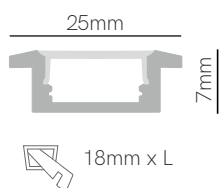

Box 15

*Useful area: 12x5mm.

Technical Information

Version	Box 15
Max. power	20W
Installation	Recessed
Material	Aluminium
Finishes	White / Black / Aluminium
Code	15121 ☐
	15122 ☒
	15119 ☐

Accessories

Diffuser PC
Transp. 90%
☐ 20450

Diffuser PC
Opal 70%
☐ 20440

Diffuser PC
Black 50%
☒ 20472

Diffuser
Silicone
Opal 60%
☐ 20469
☐ 20469-15

End Cap
☐ 15631
☒ 15632
☐ 15633

End Cap
☐ 15621
☒ 15622
☐ 15623