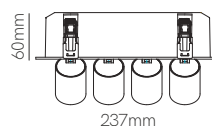

Technical Information

Version	Mini oxo square 2	Mini oxo square 4	Mini oxo square 6
Power	12W	24W	36W
Installation	Recessed	Recessed	Recessed
Color Temperature	Switch 2.700K / 3.200K / 4.000K	Switch 2.700K / 3.200K / 4.000K	Switch 2.700K / 3.200K / 4.000K
Lumens	1.200	2.400	3.600
Material	Polycarbonate	Polycarbonate	Polycarbonate
Finishes	White / Black	White / Black	White / Black

Code	5063 ☐	5065 ☐	5067 ☐
	5064 ☒	5066 ☒	5068 ☒

1/10

1/10

1/5

3 YEARS WARRANTY | 25.000 HOURS | IP 20 | 100/277 VAC | UGR <19 | PF >0,5 | CRI ≥80 | | 42° | 50/60 Hz | | +40°C / -20°C | CCT SWITCH