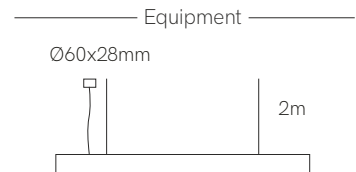

Dual

\*Finished luminaire. Includes suspension kit, power cable and end caps.

Technical Information

Version	Dual
Power	18-24W / 28-35W / 46-52W
Installation	Pendant
Material	Aluminium
Finishes	White (9003) / Black (9005)