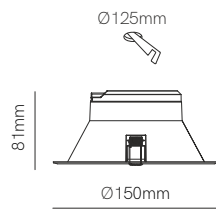

New

Thessis 15W

Thessis 25W

Thessis 35W

Technical Information

Version	Thessis 15W	Thessis 25W	Thessis 35W
Power	15W	25W	35W
Installation	Recessed	Recessed	Recessed
Color Temperature	Switch 3.000K / 4.000K / 5.000K	Switch 3.000K / 4.000K / 5.000K	Switch 3.000K / 4.000K / 5.000K
Lumens	1.300 lm	2.625 lm	3.100 lm
Material	Polybutylene and Polycarbonate	Polybutylene and Polycarbonate	Polybutylene and Polycarbonate
Finishes	White / Black	White / Black	White
Code	4766 ☐ 4987 ☒ New	4236 ☐ 4988 ☒ New	5030 ☐

UGR | <19

UGR | <19

3 YEARS WARRANTY | 25.000 HOURS | IP 40 | 220/240 VAC | PF >0,9 | CRI ≥85 | 90° | 50/60 Hz | IK06 | +40°C / -20°C | CCT SWITCH | 1/6