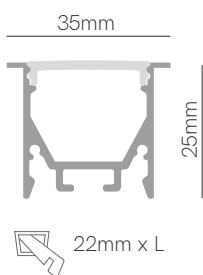

Box 10

*Useful area: 12x17,7mm.

Technical Information

Version	Box 10
Max. power	25W
Installation	Recessed
Material	Aluminium
Finishes	White / Black / Aluminium
Code	10121 ☐ 10122 ☒ 10119 ☐

Accessories

Diffuser PC Opal 70% 20490	Diffuser PC Black 50% 20502	Diffuser Continuous 20997	End Cap 10621 10622 10623	Joint 90° Metallic 20510	Joint 90° Metallic 20540	Joint 120° Metallic 20530	Joint 180° Metallic 20520	Clip Metallic 20710