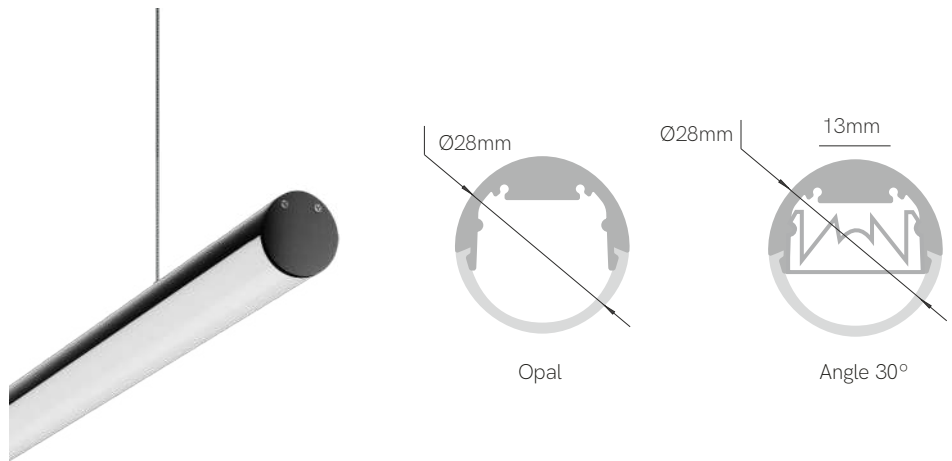

New

Grip

*Finished luminaire. Includes suspension kit, power cable and end caps.

Technical Information

Version	Grip
Power	26W / 33W / 39W / 46W
Installation	Pendant
Material	Aluminium
Finishes	Black (9005)

Code	Diffuser (Angle)	Power (Size)	CCT (lm/W)	Driver	Colour
Code 2	Opal 4	26W (1.130mm) 3	2.700K (97 lm/W) 2	On / Off 1	Black 2
	30° 8	33W (1.410mm) 4	3.000K (103 lm/W) 3	Dali 2	
		39W (1.690mm) 5	4.000K (108 lm/W) 4	Push 3	
		46W (1.970mm) 6	RGB (172 lm/W) 8	Casambi 5	
			2.700-6.000K (90 lm/W) 9	Tuya 7	

Code: **2** ☐ ☐ ☐ ☐ ☐ ☐ **2**

*Create your code according to your preferences.