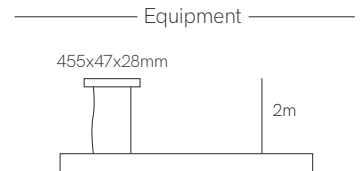

Technical Information

Version	Kubo
Power	31W / 38W / 46W / 54W
Installation	Pendant
Material	Aluminium
Finishes	White (9003) / Black (9005)