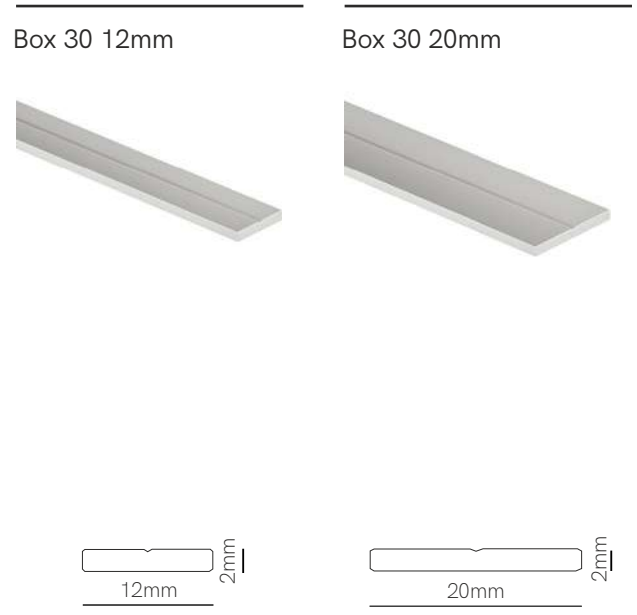

Technical Information

Version	Box 30 12mm	Box 30 20mm
Max. power	20W	40W
Installation	Surface	Surface
Material	Aluminium	Aluminium
Finishes	Aluminium	Aluminium
Code	30129 ☐	30209 ☐