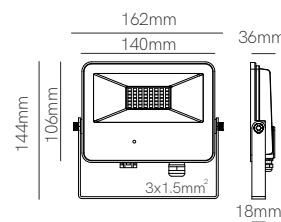

Technical Information

Version	Sky microwave sensor 10W	Sky microwave sensor 30W	Sky microwave sensor 50W
Power	10W	30W	50W
Installation	Surface	Surface	Surface
Color Temperature	4.000K / 5.000K	4.000K / 5.000K	4.000K / 5.000K
Lumens	1.150 lm / 1.200 lm	3.550 lm / 3.600 lm	5.950 lm / 6.000 lm
Material	Aluminium	Aluminium	Aluminium
Finishes	White / Black	White / Black	White / Black

Code	4349 ☐ 4.000K	4352 ☐ 4.000K	4354 ☐ 4.000K
	4350 ☐ 5.000K	4353 ☐ 5.000K	4355 ☐ 5.000K
	4308 ☒ 4.000K	4309 ☒ 4.000K	4311 ☒ 4.000K
	4351 ☒ 5.000K	4310 ☒ 5.000K	4356 ☒ 5.000K

Accessories

5 YEARS WARRANTY | 50.000 HOURS | IP 65 | 220/240 VAC | PF >0,9 | CRI ≥80 | 115° | 50/60 Hz | IK08 | +45°C / -20°C | AKZO NOBEL | MICROWAVE SENSOR | 5 sec ON / 5 min OFF | 1m / 7m | >1KV