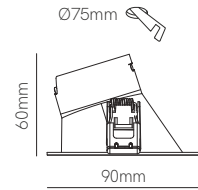

Asymmetric round trim