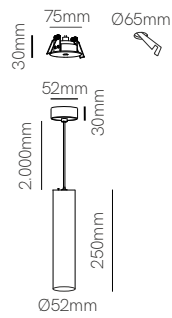

Atmos 25

Atmos 45

Technical Information

Version	Atmos 25	Atmos 45
Power	7W	10W
Installation	Surface / Recessed	Surface / Recessed
Color Temperature	Switch 2.700K / 3.200K / 4.000K	Switch 2.700K / 3.200K / 4.000K
Lumens	770 lm	1.100 lm
Material	Aluminium	Aluminium
Finishes	White / Black / Chrome / Wood	White / Black / Chrome / Wood