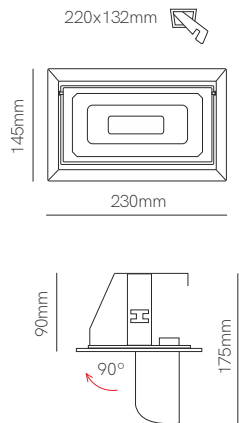

Bonn

Technical Information

Version	Bonn
Power	40W
Installation	Recessed
Color Temperature	3.000K / 4.100K
Lumens	4.750 lm / 4.800 lm
Material	Aluminium
Finishes	White / Gray

Code	4097	☐	3.000K
	4096	☐	4.100K
	4099	☒	3.000K
	4098	☒	4.100K

5 YEARS WARRANTY | 30.000 HOURS | IP 20 | 220/240 VAC | PF >0,9 | CRI ≥80 | 100° | 50/60 Hz | | +40°C / -20°C | | 1/12