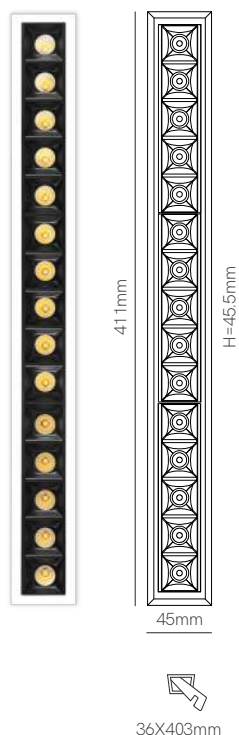

Tram recessed 10

Tram recessed 15