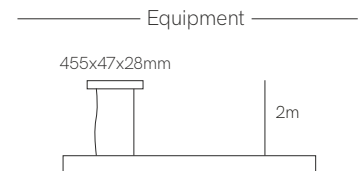

Technical Information

Version	Tubi
Power	35W / 44W / 53W / 62W
Installation	Pendant
Material	Aluminium
Finishes	White (9003) / Black (9005)