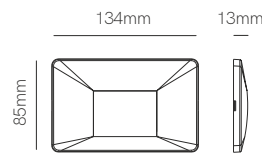

New

Mis square switch

Mis square

Technical Information

Version	Mis square switch	Mis square
Power	3W	3W
Installation	Recessed	Recessed
Color Temperature	Switch 2.700K / 3.200K / 4.000K	3.000K
Lumens	140 lm	140 lm
Material	Polycarbonate	Polycarbonate
Finishes	White / Black / Corten	White / Black / Corten
Code	5023 ☐	4313 ☐
	5024 ☒	4314 ☒
	5025 ☒	4315 ☒

CCT SWITCH | PF >0,5

PF >0,9

*Integrated driver.

3 YEARS WARRANTY | 25.000 HOURS | IP 65 | 220/240 VAC | CRI ≥80 | | | 50/60 Hz | | +40°C / -20°C |