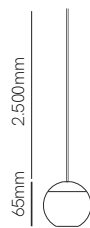

New

Bora suspension

Technical Information

Version	Bora suspension
Power	8W
Installation	Surface / Recessed
Color Temperature	Switch 2.700K / 3.200K / 4.000K
Lumens	570 lm
Material	Aluminium
Finishes	White / Black
Code	5084 ☐
	5085 ☐

*Base not included. You need to choose a base to complete the installation.

Accessories

Surface Base 8W Ø75x33mm ☐ 5118 ☐ 5119	Recessed Base 8W Ø90x22mm / Ø80mm ☐ 5120 ☐ 5121	Wire holder ☐ 5106 ☐ 5107	Additional wire (1m) ☐ 5128 ☐ 5129	Side base / Front base Ø25 Side base / Front base Ø28 Side base / Front base Ø33

*See pages 276 and 278 for available codes of Side base and Front base.

3 YEARS WARRANTY |
30.000 HOURS |
IP 20 |
100/277 VAC |
UGR <19 |
PF >0,9 |
CRI ≥93 |
38° |
50/60 Hz |
+45°C / -20°C |
CCT SWITCH |
1/20