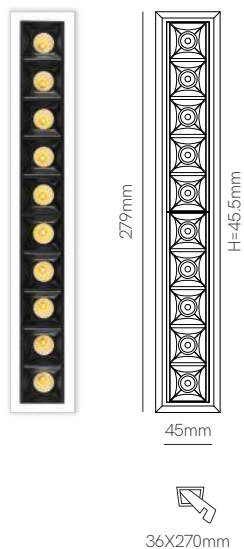

Tram recessed 10

Tram recessed 15