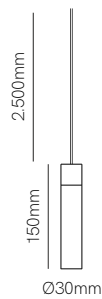

New

Alp suspension

Technical Information

Version	Alp suspension
Power	5W
Installation	Surface / Recessed
Color Temperature	Switch 2.700K / 3.200K / 4.000K
Lumens	370 lm
Material	Aluminium
Finishes	White / Black
Code	5098 ☐
	5099 ☐

*Base not included. You need to choose a base to complete the installation.

Accessories

Surface Base 5W
Ø75x33mm
☐ 5114
☐ 5115

Recessed Base 5W
Ø90x22mm / Ø80mm
☐ 5116
☐ 5117

Wire holder
☐ 5106
☐ 5107

Additional wire (1m)
☐ 5128
☐ 5129

Side base / Front base Ø25
Side base / Front base Ø28
Side base / Front base Ø33

*See pages 276 and 278 for available codes of Side base and Front base.

3 YEARS WARRANTY |
30.000 HOURS |
IP 20 |
100/277 VAC |
UGR <19 |
PF >0,9 |
CRI ≥93 |
□ |
45° |
50/60 Hz |
+40°C |
-20°C |
CCT SWITCH |
|
1/20