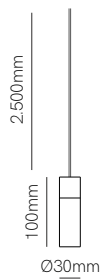

New

Nano alp suspension

Technical Information

Version	Nano alp suspension
Power	5W
Installation	Surface / Recessed
Color Temperature	Switch 2.700K / 3.200K / 4.000K
Lumens	370 lm
Material	Aluminium
Finishes	White / Black
Code	5096 ☐
	5097 ☐

*Base not included. You need to choose a base to complete the installation.

Accessories

Surface Base 5W
Ø75x33mm
☐ 5114
☒ 5115

Recessed Base 5W
Ø90x22mm / Ø80mm
☐ 5116
☒ 5117

Wire holder
☐ 5106
☒ 5107

Additional wire (1m)
☐ 5128
☒ 5129

Side base / Front base Ø25
Side base / Front base Ø28
Side base / Front base Ø33

*See pages 276 and 278 for available codes of Side base and Front base.

3 YEARS WARRANTY |
30.000 HOURS |
IP 20 |
100/277 VAC |
UGR <19 |
PF >0,9 |
CRI ≥93 |
45° |
50/60 Hz |
+40°C / -20°C |
CCT SWITCH |
1/20