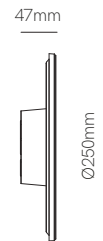

New

Mac wall 120mm

Mac wall 180mm

Mac wall 250mm

Technical Information

Version	Mac wall 120mm	Mac wall 180mm	Mac wall 250mm
Power	6W	15W	20W
Installation	Surface	Surface	Surface
Color Temperature	Switch 2.700K / 3.200K / 4.000K	Switch 2.700K / 3.200K / 4.000K	Switch 2.700K / 3.200K / 4.000K
Lumens	600 lm	1.500 lm	2.000 lm
Material	Aluminium + pc / Pc (wood)	Aluminium + pc / Pc (wood)	Aluminium + pc / Pc (wood)
Finishes	White / Black / Wood	White / Black / Wood	White / Black / Wood
Code	4995 ☐ 4996 ☒ 4997 ☒ Wood	4998 ☐ 4999 ☒ 5000 ☒ Wood	5001 ☐ 5002 ☒ 5003 ☒ Wood

3 YEARS WARRANTY | 25.000 HOURS | IP 65 | 220/240 VAC | PF >0,9 | CRI ≥80 | 360° | 50/60 Hz | IK06 | TRIAC DIMM | +40°C / -20°C | CCT SWITCH | 1/10