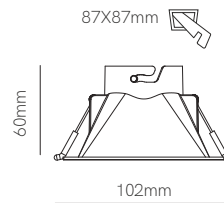

Square trim