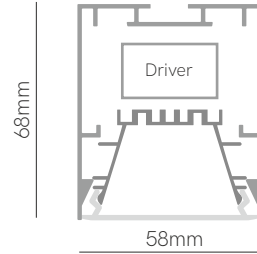

Urban

Technical Information

Version	Urban
Power	46W / 57W / 69W / 80W / 103W
Installation	Surface / Pendant
Material	Aluminium
Finishes	White (9003) / Black (9005) / Gray (9006)

Code	Diffuser (Angle)	Power (Size)	CCT (Lm/W)	Driver	Colour
Code	6	UGR (78°) 4	46W (1.130mm) 3	2.700K (112 lm/W) 2	On / Off 1
	Opal (112°) 5	57W (1.410mm) 4	3.000K (128 lm/W) 3	Dali 2	White 1
		69W (1.690mm) 5	4.000K (136 lm/W) 4	Push 3	Black 2
		80W (1.970mm) 6	5.000K (136 lm/W) 5	Casambi 5	Gray 3
		103W (2.530mm) 7	2.700-5.000K (105 lm/W) 9	Tuya 7	Matt Gold 4
					Corten 6
					Copper 7

Code: **6** [ ] [ ] [ ] [ ] [ ] [ ]

On demand.

*Create your code according to your preferences. CCT 2.700-5.000K only works with driver Casambi and Tuya.

Accessories

End caps	Joint 180°	Joint 90°	Wall bracket	Trimless	Base 3x0,75 (2,5m) Ø60x28mm	Base 5x0,5 (2,5m) Ø60x28mm	Ceiling suspension	Suspension Kit
[ ] 40721 [ ] 40722 [ ] 40723	[ ] 40220	[ ] 40550	[ ] 40851 [ ] 40852 [ ] 40853	[ ] 40669	[ ] 40881 [ ] 40882 [ ] 40883	[ ] 40991 [ ] 40992 [ ] 40993	[ ] 40780	[ ] 40790 (2m)