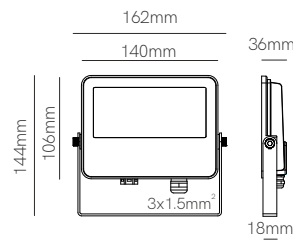

Technical Information

Version	Sky switch 10W	Sky switch 20W
Power	10W	20W
Installation	Surface	Surface
Color Temperature	Switch 2.700K / 3.200K / 4.000K	Switch 2.700K / 3.200K / 4.000K
Lumens	1.200 lm	2.400 lm
Material	Aluminium	Aluminium
Finishes	White / Black / Gray	White / Black / Gray
Code	4679 ☐	4682 ☐
	4680 ☒	4683 ☒
	4681 ☒	4684 ☒

Accessories

3 YEARS WARRANTY | 25.000 HOURS | IP 65 | 180/260 VAC | PF >0,9 | CRI ≥80 | | 115° | 50/60 Hz | | +45°C / -20°C | AKZO NOBEL | CCT SWITCH | >1KV