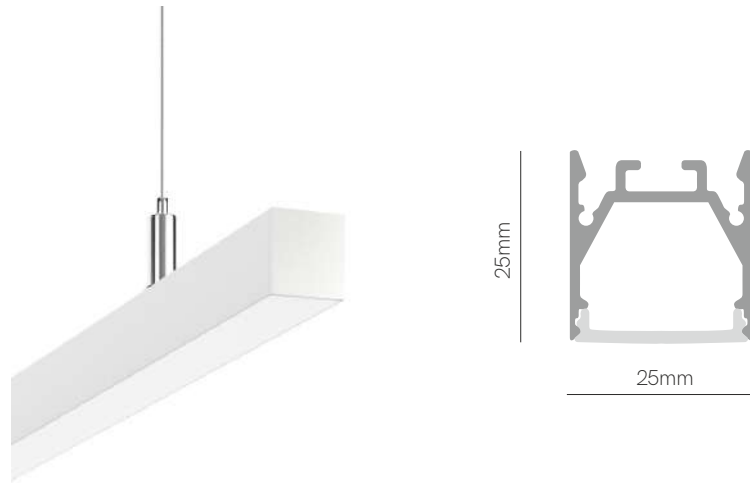

Code: **6 3** ■ ■ ■ ■ ■

\*Create your code according to your preferences.

Dau

\*Finished luminaire. Includes suspension kit, power cable and end caps.

Technical Information

Version	Dau
Power	18W / 23W / 26W / 30W
Installation	Pendant
Material	Aluminium
Finishes	White (9003) / Black (9005)