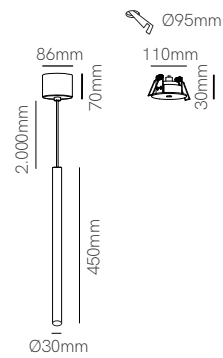

New

Atmos slim 25

Atmos slim 45

*Need Tuya Smart App to work.

Technical Information

Version	Atmos Slim 25	Atmos Slim 45
Power	6W	6W
Installation	Surface / Recessed	Surface / Recessed
Color Temperature	Tuya 2.700K - 4.000K	Tuya 2.700K - 4.000K
Lumens	460 lm	460 lm
Material	Aluminium	Aluminium
Finishes	White / Black / Chrome / Wood	White / Black / Chrome / Wood
Code	4930 ☐ 4931 ☒ 4932 ☐ 5130 ☒ Wood	4750 ☐ 4751 ☒ 4752 ☐ 5131 ☒ Wood New

Accessories

ⓘ On demand. *See page 8 for Gateway additional info.

*All versions included surface base (mounted) and recessed base (not mounted).

3 YEARS WARRANTY | 30.000 HOURS | IP 20 | 220/240 VAC | UGR <19 | PF >0,9 | CRI ≥90 | 45° | 50/60 Hz | +50°C / -10°C | IK03 | tuya | 1/10