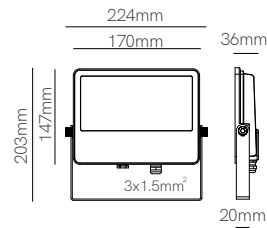

Sky switch 30W

Sky switch 40W

Technical Information

Version	Sky switch 30W	Sky switch 40W
Power	30W	40W
Installation	Surface	Surface
Color Temperature	Switch 2.700K / 3.200K / 4.000K	Switch 2.700K / 3.200K / 4.000K
Lumens	3.600 lm	4.800 lm
Material	Aluminium	Aluminium
Finishes	White / Black / Gray	White / Black / Gray

Code	4685 ☐	4688 ☐
	4686 ☒	4689 ☒
	4687 ☒	4694 ☒

Accessories

3 YEARS WARRANTY |
25.000 HOURS |
IP 65 |
180/260 VAC |
PF >0,9 |
CRI ≥80 |
|
115° |
50/60 Hz |
IK08 |
+45°C / -20°C |
AKZO NOBEL |
CCT SWITCH |
>1KV