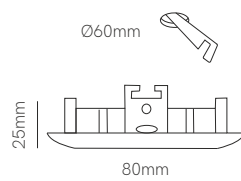

Fijo

Technical Information

Version	Fijo
Installation	Recessed
Material	Aluminium
Finishes	White / Gray / Brushed chrome
Bulbholder	50mm G5.3

Code	206280 ☐
	206284 ☐
	206285 ☐

Accessories

Bulbholder GU10

301182 ☐

*G5.3 Bulbholder included.

3 YEARS WARRANTY | IP 20 | 1/50