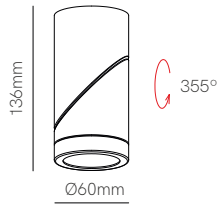

Plus

Technical Information

Version	Plus
Power	8W
Installation	Surface
Color Temperature	Switch 2.700K / 3.200K / 4.000K
Lumens	1.040 lm
Material	Aluminium
Finishes	White / Black
Code	4522 ☐
	4523 ☒

3 YEARS WARRANTY | 30.000 HOURS | IP 20 | 220/240 VAC | PF >0,9 | CRI ≥80 |
15° | 35° | 60° |
50/60 Hz | +45°C | -20°C |
CCT SWITCH |
1/20