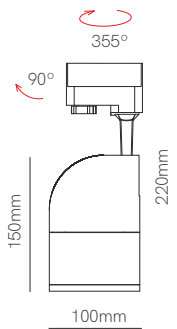

Aston

Technical Information

Version	Aston
Power	20W
Installation	Three Phase Track
Color Temperature	Switch 2.700K / 3.200K / 4.000K
Lumens	2.400 lm
Material	Aluminium
Finishes	White / Black
Code	4439 ☐
	4440 ☒

3 YEARS WARRANTY | 30.000 HOURS | IP 20 | 220/240 VAC | UGR <19 | PF >0,9 | CRI ≥80 | 15° 38° 60° | 50/60 Hz | +40°C -15°C | CCT SWITCH | AKZO NOBEL | 1/8