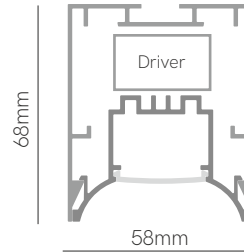

Work

*Finished luminaire. Includes suspension kit, power cable and end caps.

Technical Information

Version	Work
Power	35W / 43W / 51W / 59W / 97,5W
Installation	Pendant
Material	Aluminium
Finishes	White (9003) / Black (9005)

Code	Diffuser (Angle)	Power (Size)	CCT (Lm/W)	Driver	Colour
Code 6	Retracted (102°) 3	35W (1.130mm) 3	2.700K (105 lm/W) 2	On / Off 1	□ White 1
		43W (1.410mm) 4	3.000K (112 lm/W) 3	Dali 2	■ Black 2
		51W (1.690mm) 5	4.000K (118 lm/W) 4	Push 3	
		59W (1.970mm) 6	5.000K (118 lm/W) 5	Casambi 5	
		97,5W (2.530mm) 7			

Code: **6 3** ■ ■ ■ ■ ■

*Create your code according to your preferences.