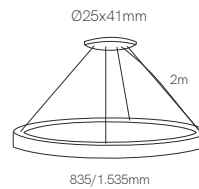

Zero direct

*Finished luminaire. Includes power supply, suspension kit, power cable and end caps.

Technical Information

Version	Zero direct
Power	43W / 81W / 162W
Installation	Pendant
Material	Aluminium
Finishes	White (9003) / Black (9005)

Equipment

Code	Diffuser	Power (Size)	CCT (lm/W)	Driver	Colour
Code	1 Opal	7			
		43W (835mm)	2 2.700K (51 lm/W)	On / Off	1 □ White
		81W (1535mm)	8 3.000K (51 lm/W)	Dali	2 ■ Black
		162W (3.035mm)	9 4.000K (53 lm/W)	Push	3 ⊙ ■ Gold
			9 CCT (70 lm/W)	Casambi	5 ⊙ ■ Silver
				Tuya	7

Code: **1** **7** ■ ■ ■ ■ ■

ⓘ On demand.

*Create your code according to your preferences. CCT only works with driver 5 and 7.