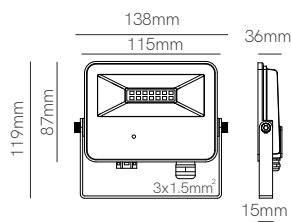

Technical Information

Version	Sky microwave sensor 10W	Sky microwave sensor 30W	Sky microwave sensor 50W
Power	10W	30W	50W
Installation	Surface	Surface	Surface
Color Temperature	4.000K / 5.000K	4.000K / 5.000K	4.000K / 5.000K
Lumens	1.150 lm / 1.200 lm	3.550 lm / 3.600 lm	5.950 lm / 6.000 lm
Material	Aluminium	Aluminium	Aluminium
Finishes	White / Black	White / Black	White / Black

Code	4349 ☐ 4.000K	4352 ☐ 4.000K	4354 ☐ 4.000K
	4350 ☐ 5.000K	4353 ☐ 5.000K	4355 ☐ 5.000K
	4308 ☒ 4.000K	4309 ☒ 4.000K	4311 ☒ 4.000K
	4351 ☒ 5.000K	4310 ☒ 5.000K	4356 ☒ 5.000K

Accessories

5 YEARS WARRANTY | 50.000 HOURS | IP 65 | 220/240 VAC | PF >0,9 | CRI ≥80 | 115° | 50/60 Hz | IK08 | +45°C / -20°C | AKZO NOBEL | MICROWAVE SENSOR | 5 sec ON / 5 min OFF | 1m / 7m | >1KV