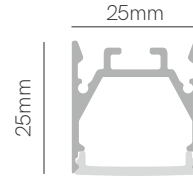

New

Square

*Finished luminaire. Includes suspension kit, power cable and end caps.

Technical Information

Version	Square
Power	43W / 62W
Installation	Pendant
Material	Aluminium
Finishes	White (9003) / Black (9005)

Code	Diffuser (Angle)	Power (Size)	CCT (Lm/W)	Driver	Colour
Code 3	Opal (110°) 3	43W (530x530mm) 4	2.700K (100 lm/W) 2	On / Off 1	White 1
		62W (1.030x530mm) 8	3.000K (105 lm/W) 3	Push 3	Black 2
			4.000K (111 lm/W) 4	Casambi 5	Gold 4
			RGB-W (172 lm/W) 8	Tuya 7	Silver 5
			CCT (100 lm/W) 9		

Code: **3 3** [ ] [ ] [ ] [ ] [ ]

Ⓢ On demand.

*Create your code according to your preferences. RGB-W and CCT only works with driver 5 and 7.