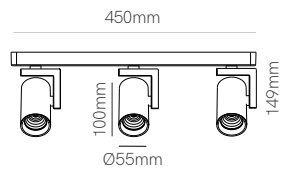

New

Volt round 3

Volt square 3

Technical Information

Version	Volt round 3	Volt square 3
Power	24W	24W
Installation	Surface	Surface
Color Temperature	Switch 2.700K / 3.200K / 4.000K	Switch 2.700K / 3.200K / 4.000K
Lumens	1.700 lm	1.700 lm
Material	Aluminium	Aluminium
Finishes	White / Black	White / Black
Code	5045 ☐ 5046 ☒	5047 ☐ 5048 ☒

3 YEARS WARRANTY | 30.000 HOURS | IP 20 | 100/277 VAC | PF >0,9 | CRI ≥90 | 38° | IK06 | 50/60 Hz | +45°C / -20°C | CCT SWITCH | 1/10