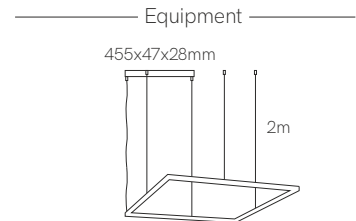

Code: **2**       **2**

\*Create your code according to your preferences.

New

Square

\*Finished luminaire. Includes suspension kit, power cable and end caps.

Technical Information

Version	Square
Power	43W / 62W
Installation	Pendant
Material	Aluminium
Finishes	White (9003) / Black (9005)