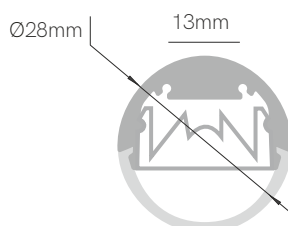

Angle 30°

\*Useful area: 12x8mm.

Technical Information

Version	Box 39
Max. power	25W
Installation	Surface
Material	Aluminium
Finishes	Black
Code	39122 ■

Accessories

Diffuser PC  
Opal 70%  
■ 39440

Diffuser PC  
Transp. 90%  
■ 39450