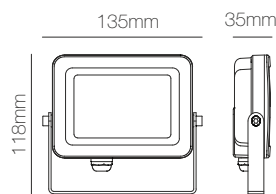

Technical Information

Version	Sky 10W	Sky 20W	Sky 30W
Power	10W	20W	30W
Installation	Surface	Surface	Surface
Color Temperature	5.000K	2.700K / 4.000K / 5.000K	2.700K / 4.000K / 5.000K
Lumens	1.150 lm	2.250 lm / 2.400 lm / 2.450 lm	3.450 lm / 3.600 lm / 3.650 lm
Material	Aluminium	Aluminium	Aluminium
Finishes	White / Black	White / Black / Corten	Gray / Corten

Code	Sky 10W	Sky 20W	Sky 30W
	4254 ☐ 5.000K	4263 ☐ 5.000K	4276 ☐ 3.000K
	4257 ☒ 5.000K	4266 ☒ 5.000K	4279 ☒ 2.700K
		4401 ☒ 2.700K	4280 ☒ 4.000K
		4402 ☒ 4.000K	

Accessories

5 YEARS WARRANTY | 50.000 HOURS | IP 65 | 220/240 VAC | PF >0,9 | CRI ≥80 | | 115° | 50/60 Hz | | +45°C / -20°C | AKZO NOBEL | >1KV