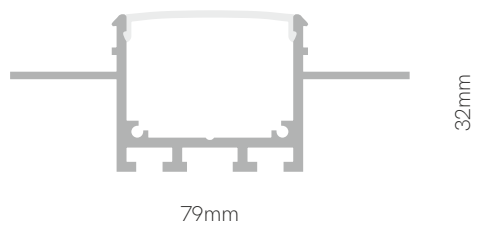

 40mm x L

\*Useful area: 23x20mm.

Technical Information

Version	Box 37
Max. power	40W
Installation	Trimless
Material	Aluminium
Finishes	White
Code	37121 <input type="checkbox"/>

Accessories

Diffuser PC  
Opal 70%  
 37480