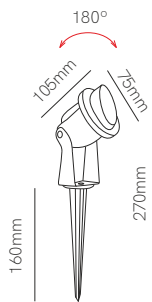

Fade

Technical Information

Version	Fade
Power	5W
Installation	Floor
Color Temperature	3.000K
Lumens	450 lm
Material	Aluminium
Finishes	Black / Corten
Code	3580
	4924

*Spike included.

3 YEARS WARRANTY |
35.000 HOURS |
IP 65 |
100/240 VAC |
PF >0,6 |
CRI ≥80 |
|
CABLE 24CM |
45° |
50/60 Hz |
IK05 |
+40°C |
-20°C |
1/50