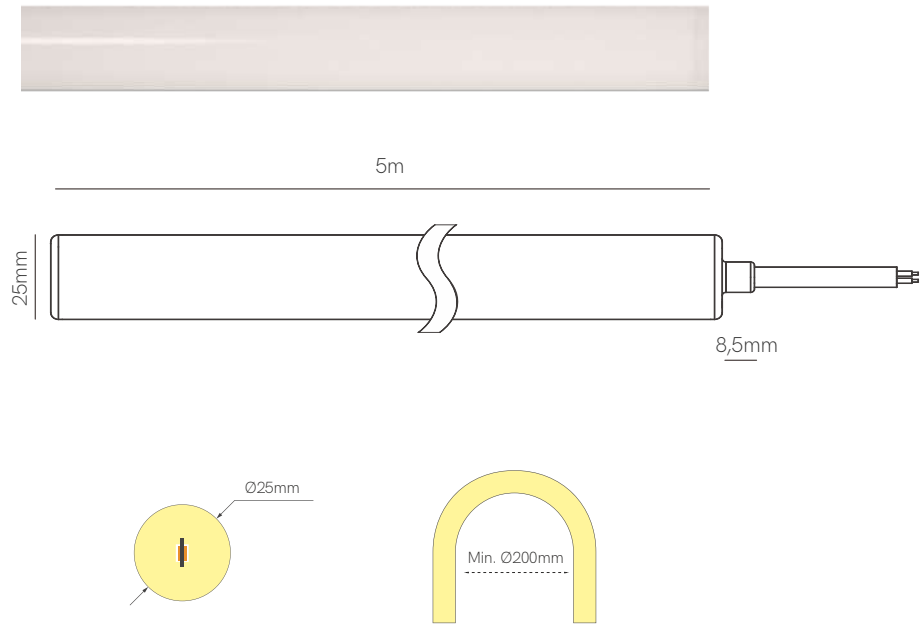

5 YEARS WARRANTY | 24 VDC | 50mm / 55,5mm (RGB) | 140 LED/m | 96 LED/m (RGB) 2835 4040 (RGB) CRI >90

Neon LED Strips

New

Fine 25

Technical Information

Version	Fine 25
Power	20 W/m
Color Temperature	2.400K / 2.700K / 3.000K / 4.000K / 2.700-6.500K / RGB
Lumens	From 41 Lm/m to 73 Lm/m
Ingress Protection	IP67