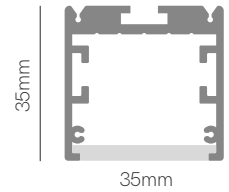

☒ On demand.

*Create your luminaire according to your preferences. Accessories on page 166-171.

Accessories

- End Cap
  ☐ 40631
  ☐ 40632
  ☒ 40634
  ☐ 40635
- Suspension Kit
  Metallic
  ☒ 40420 (2m)
- Ceiling suspension
  ☒ 40430
- Kit Joint
  Metallic
  ☒ 40495

5 YEARS WARRANTY |
50.000 HOURS |
IP 20 |
CRI ≥80 |
160 LED/m |
|
24 VDC |
|