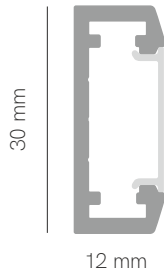

New

Zero in

*Finished luminaire. Includes power supply, suspension kit, power cable and end caps.

Technical Information

Version	Zero in
Power	26W / 44W / 63W
Installation	Pendant
Material	Aluminium
Finishes	White (9003) / Black (9005)