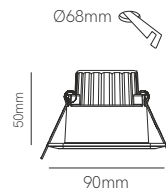

Compac round

Compac square

Technical Information

Version	Compac round	Compac square
Power	8W	8W
Installation	Recessed	Recessed
Color Temperature	2.700K / 3.000K / 4.000K	2.700K / 3.000K / 4.000K
Lumens	594 lm / 607 lm / 660 lm	594 lm / 607 lm / 660 lm
Material	Polybutylene and Polycarbonate	Polybutylene and Polycarbonate
Finishes	White	White
Code	3951 ☐ 2.700K 3952 ☐ 3.000K 3953 ☐ 4.000K	3948 ☐ 2.700K 3949 ☐ 3.000K 3950 ☐ 4.000K

3 YEARS WARRANTY | 25.000 HOURS | IP 44 | 220/240 VAC | PF >0,5 | CRI ≥80 | 90° | 50/60 Hz | TRIAC DIMM | +40°C / -20°C | 1/6/30