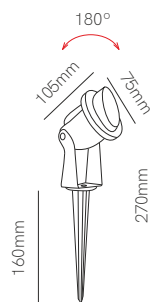

Caddie

Technical Information

Version	Caddie
Power	3W
Installation	Floor
Color Temperature	3.000K
Lumens	270 lm
Material	Aluminium
Finishes	Black / Corten
Code	3581
	4923

*Spike included.

3 YEARS WARRANTY |
35.000 HOURS |
IP 65 |
100/240 VAC |
PF >0,6 |
CRI ≥72 |
|
CABLE 24CM |
45° |
50/60 Hz |
IK05 |
+40°C |
-20°C |
1/50