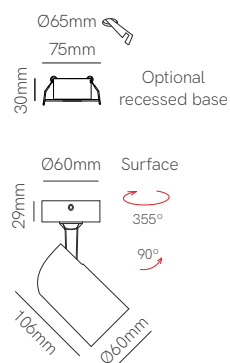

Technical Information

Version	Piccolo GU10 track	Piccolo GU10 base
Installation	Three Phase Track	Surface / Recessed
Material	Aluminium	Aluminium
Finishes	White / Black	White / Black
Code	3990-V2 ☐	4050 ☐
	3989-V2 ☒	4049 ☒

Accessories

*GU10 bulbholder included.

5 YEARS WARRANTY | IP 20 | 220/240 VAC | AKZO NOBEL | |