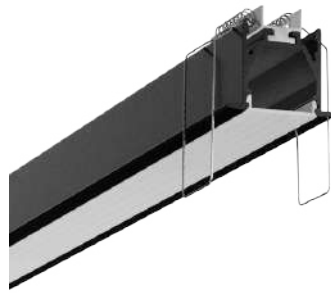

New

Dau E

*Finished luminaire. Includes power supply, spring clips, power cable and end caps.

Technical Information

Version	Dau E
Power	18W / 23W / 26W / 30W
Installation	Pendant
Material	Aluminium
Finishes	White (9003) / Black (9005)

Code	Diffuser (Angle)	Power (Size)	CCT (Lm/W)	Driver	Colour
Code 1	Opal (110°) 6	18W (1.170mm) 3	2.700K (100 lm/W) 2	On / Off 1	White 1
		23W (1.420mm) 4	3.000K (105 lm/W) 3	Dali 2	Black 2
		26W (1.720mm) 5	4.000K (111 lm/W) 4	Push 3	
		30W (1.970mm) 6	5.000K (114 lm/W) 5	Casambi 5	
			RGB-W (172 lm/W) 8	Tuya 7	
			CCT (100 lm/W) 9		

Code: **1** **6** [ ] [ ] [ ] [ ] [ ]

*Create your code according to your preferences. RGB-W and CCT only works with driver 5 and 7.