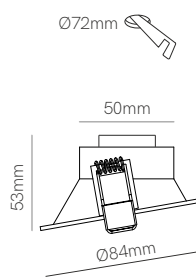

New

Pulsar surface accessory

Pulsar asymmetric trim

Technical Information

Version	Pulsar surface accessory	Pulsar asymmetric trim
Installation	Surface	Recessed
Material	Aluminium	Aluminium
Finishes	White / Black	White / Black
Code	5110 ☐ 5111 ☒	5059 ☐ 5060 ☒

*Need Pulsar (page 225).