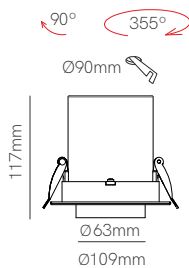

Oxo round

Oxo square

Technical Information

Version	Oxo round	Oxo square
Power	12W	12W
Installation	Recessed	Recessed
Color Temperature	Switch 2.700K / 3.200K / 4.000K	Switch 2.700K / 3.200K / 4.000K
Lumens	1.260 lm	1.260 lm
Material	Aluminium	Aluminium
Finishes	White / Black	White / Black
Code	4457 ☐ 4458 ☐	4459 ☐ 4460 ☐

Accessories

Included with:
4457 / 4459

Included with:
4457 / 4458 / 4459 / 4460

3 YEARS WARRANTY | 30.000 HOURS | IP 20 | 220/240 VAC | UGR <14 | PF >0,9 | CRI ≥80 |
15° 38° 60° | 50/60 Hz |
[Beam angle icon] | +50°C -20°C | CCT SWITCH | [Color spectrum icon] | 1/20