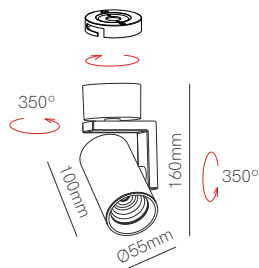

New

Volt round 1

Volt square 1

Technical Information

Version	Volt round 1	Volt square 1
Power	8W	8W
Installation	Surface / Recessed	Surface / Recessed
Color Temperature	Switch 2.700K / 3.200K / 4.000K	Switch 2.700K / 3.200K / 4.000K
Lumens	570 lm	570 lm
Material	Aluminium	Aluminium
Finishes	White / Black	White / Black
Code	5041 ☐ 5042 ☒	5043 ☐ 5044 ☒

*Included surface base (mounted) and recessed base (not mounted).

3 YEARS WARRANTY | 30.000 HOURS | IP 20 | 100/277 VAC | PF >0,9 | CRI ≥90 | 38° | IK06 | 50/60 Hz | +45°C / -20°C | CCT SWITCH | 1/20