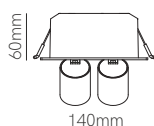

Technical Information

Version	Mini oxo square 2	Mini oxo square 4	Mini oxo square 6
Power	12W	24W	36W
Installation	Recessed	Recessed	Recessed
Color Temperature	Switch 2.700K / 3.200K / 4.000K	Switch 2.700K / 3.200K / 4.000K	Switch 2.700K / 3.200K / 4.000K
Lumens	1.200	2.400	3.600
Material	Polycarbonate	Polycarbonate	Polycarbonate
Finishes	White / Black	White / Black	White / Black

Code	5063 ☐	5065 ☐	5067 ☐
	5064 ☒	5066 ☒	5068 ☒

1/10

1/10

1/5

3 YEARS WARRANTY | 25.000 HOURS | IP 20 | 100/277 VAC | UGR <19 | PF >0,5 | CRI ≥80 | | 42° | 50/60 Hz | | +40°C / -20°C | CCT SWITCH