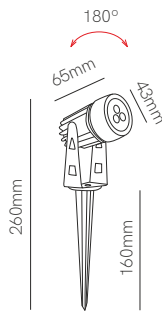

Technical Information

Version	Zas round	Fade
Power	3W	7W
Installation	Floor	Floor
Color Temperature	3.000K	3.000K
Lumens	240 lm	450 lm
Material	Aluminium	Aluminium
Finishes	Black / Corten	White / Black / Corten

Code	4134 	4690
	4922 	4692
		4693

100/240 VAC | 20.000 HOURS | PF >0,6 | 30° | IK05

220/240 VAC | 30.000 HOURS | PF >0,9 | 40° | IK08

*Spike included.

3 YEARS WARRANTY | IP 65 | CRI ≥80 | | CABLE 24CM | 50/60 Hz | +40°C -20°C |