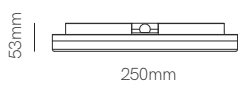

Kora square 20W

Kora square 25W

Technical Information

Version	Kora square 20W	Kora square 25W
Power	20W	25W
Installation	Surface	Surface
Color Temperature	Switch 2.700K / 3.200K / 4.000K	Switch 2.700K / 3.200K / 4.000K
Lumens	2.400 lm	3.000 lm
Material	Polybutylene and Polycarbonate	Polybutylene and Polycarbonate
Finishes	White	White
Code	4831 ☐	4499-V2 ☐

3 YEARS WARRANTY |
25.000 HOURS |
IP 54 |
220/240 VAC |
PF >0,9 |
CRI ≥80 |
120° |
50/60 Hz |
IK08 |
+45°C / -25°C |
CCT SWITCH |
1/5