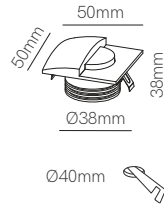

Ilo

Skin

Technical Information

Version	Ilo	Skin
Power	2W	2W
Installation	Recessed	Recessed
Color Temperature	3.000K	3.000K
Lumens	60 lm	60 lm
Material	Aluminium	Aluminium
Finishes	White / Black	White / Black
Code	4126 ☐ 4127 ☒	4108 ☐ 4109 ☒

*Recessed box included.