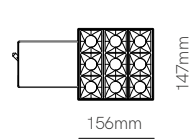

Sono 40W

Sono 60W

*Need Tuya Smart App to work.

Technical Information

Version	Sono 40W	Sono 60W
Power	40W	60W
Installation	Three Phase Track	Three Phase Track
Color Temperature	Tuya 2.600K - 4.000K	Tuya 2.600K - 4.000K
Lumens	3.130 lm	4.390 lm
Material	Aluminium and polycarbonate	Aluminium and polycarbonate
Finishes	White / Black	White / Black
Code	4946 ☐ 4947 ☐	4950 ☐ 4951 ☐