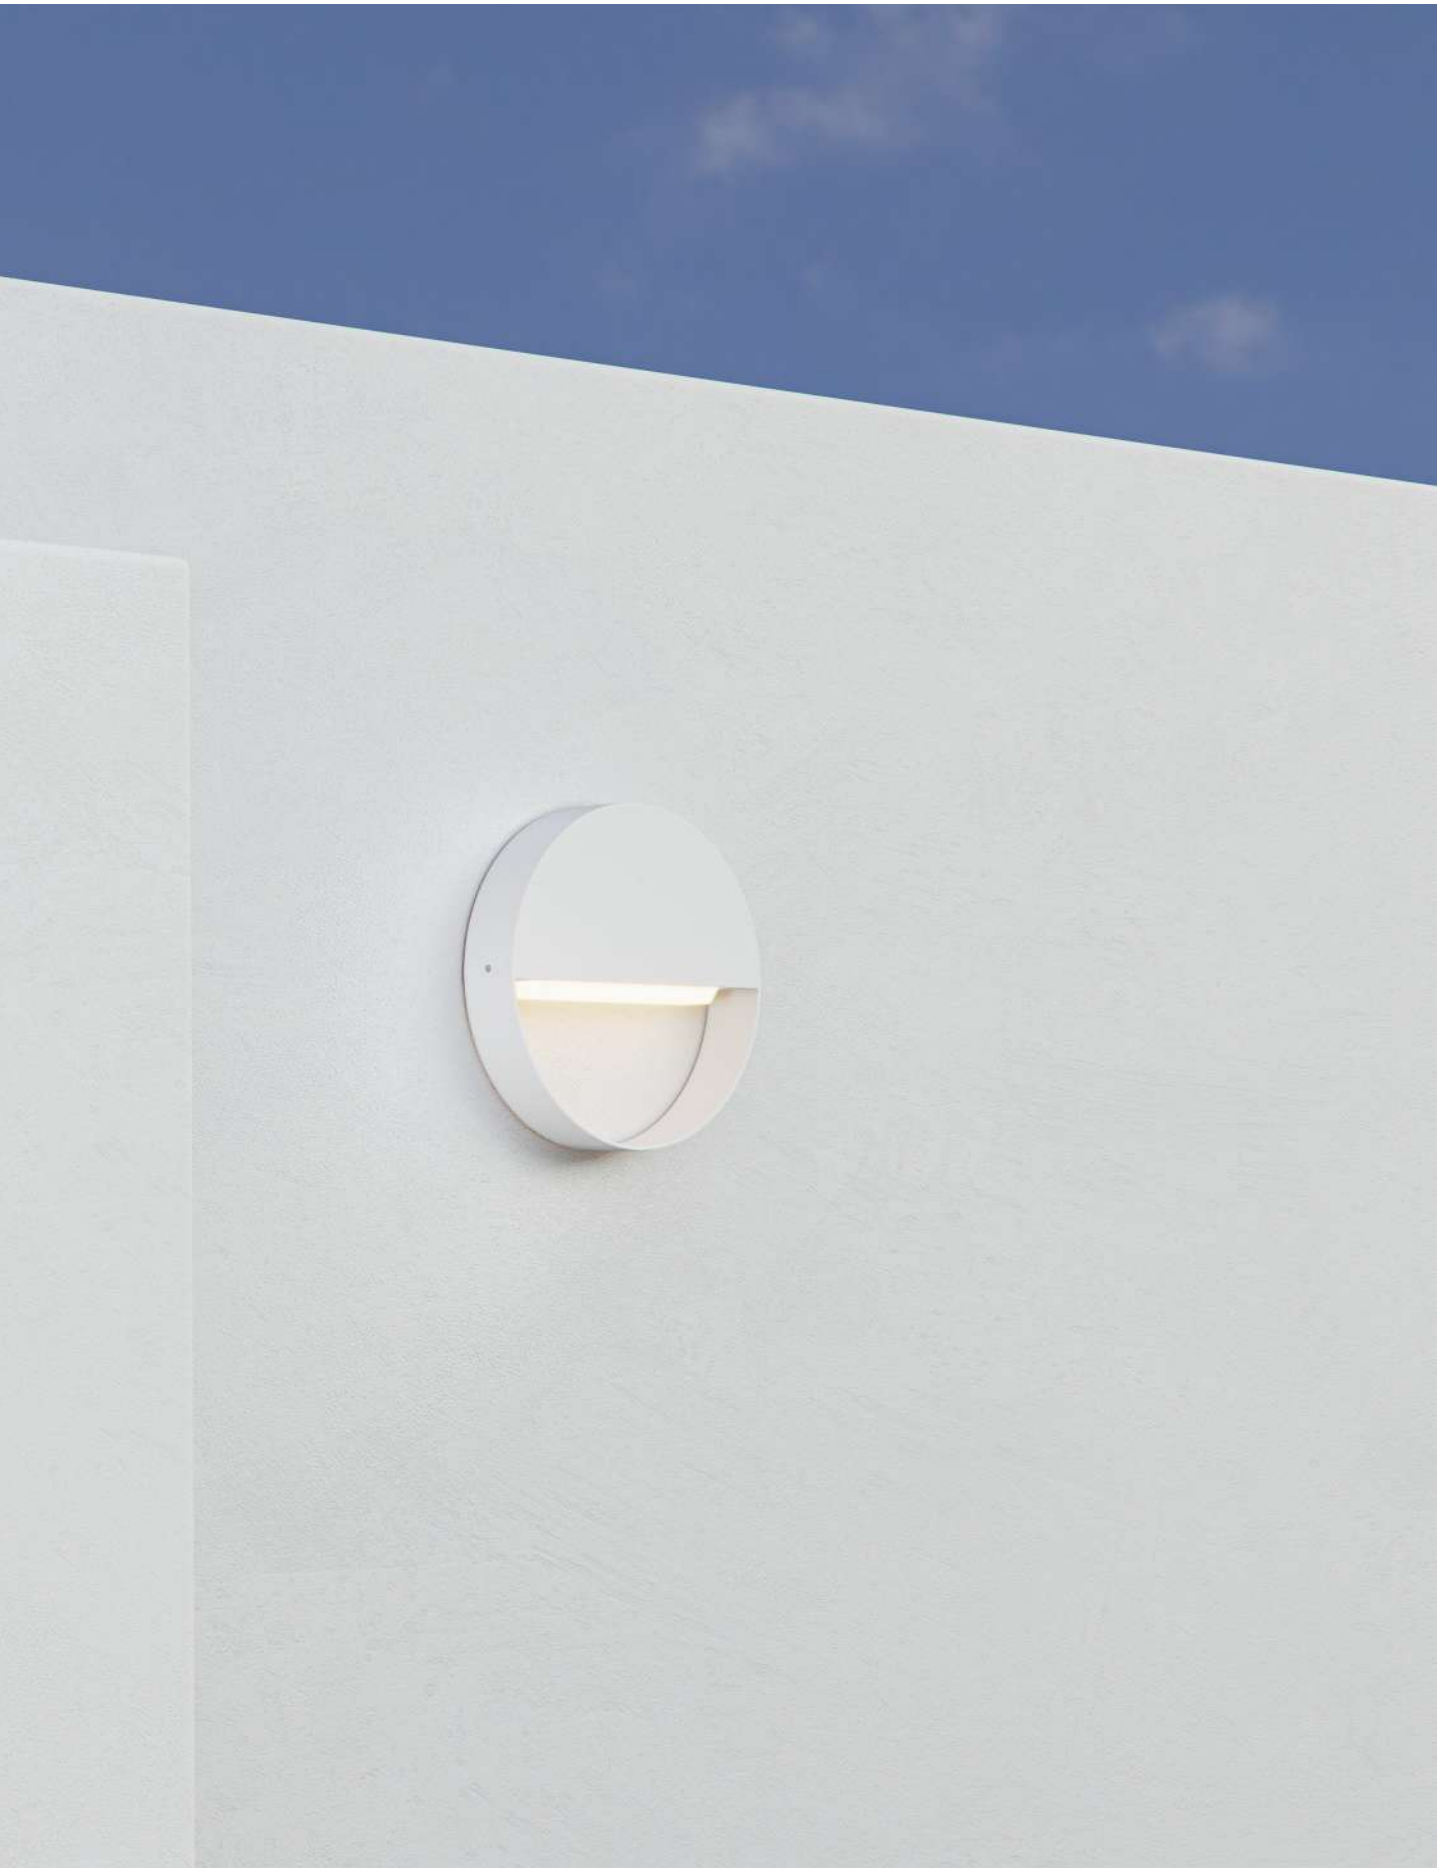

\*Need Clos (page 409).

New

Comet switch

Comet

Technical Information

Version	Comet switch	Comet
Power	Switch 20W / 40W	40W
Installation	Surface	Surface
Color Temperature	Switch 2.700K / 3.200K / 4.000K	5.000K
Lumens	20W: 2.500 lm / 40W: 5.000 lm	4.071 lm
Material	Aluminium	Aluminium
Finishes	White / Black / Corten	White / Black