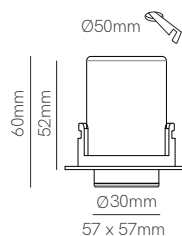

Nano oxo round

Nano oxo square

Technical Information

Version	Nano oxo round	Nano oxo square
Power	4W	4W
Installation	Recessed	Recessed
Color Temperature	Switch 2.700K / 3.200K / 4.000K	Switch 2.700K / 3.200K / 4.000K
Lumens	380 lm	380 lm
Material	Aluminium	Aluminium
Finishes	White / Black	White / Black
Code	4549 ☐ 4551 ☒	4550 ☐ 4552 ☒

3 YEARS WARRANTY | 30.000 HOURS | IP 20 | 220/240 VAC | UGR <19 | PF >0,5 | CRI ≥90 | 45° | 50/60 Hz | | +50°C / -20°C | CCT SWITCH | | 1/10/50