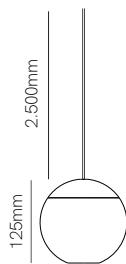

New

Bora XL suspension

Technical Information

Version	Bora XL suspension
Power	15W
Installation	Surface / Recessed
Color Temperature	Switch 2.700K / 3.200K / 4.000K
Lumens	1.100 lm
Material	Aluminium
Finishes	White / Black
Code	5086 ☐
	5087 ☐

*Base not included. You need to choose a base to complete the installation.

Accessories

Surface Base 15W Ø75x33mm ☐ 5122 ☒ 5123	Recessed Base 15W Ø90x22mm / Ø80mm ☐ 5124 ☒ 5125	Wire holder ☐ 5106 ☒ 5107	Additional wire (1m) ☐ 5128 ☒ 5129	Side base / Front base Ø25 Side base / Front base Ø28 Side base / Front base Ø33

*See pages 276 and 278 for available codes of Side base and Front base.

3 YEARS WARRANTY |
30.000 HOURS |
IP 20 |
100/277 VAC |
UGR <19 |
PF >0,9 |
CRI ≥93 |
38° |
50/60 Hz |
+45°C / -20°C |
CCT SWITCH |
1/20