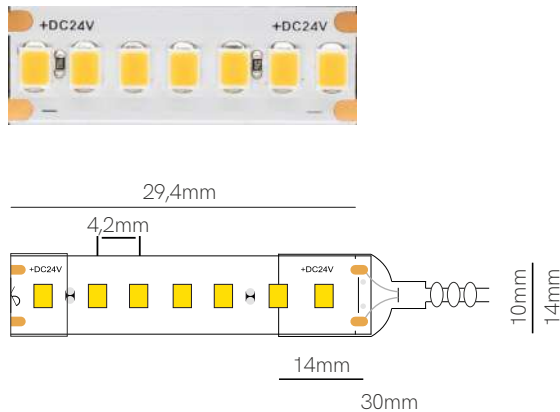

Fine 52

*High: IP20 = 1,5mm / IP67 = 5,8mm.

Technical Information

Version	Fine 52
Power	22 W/m
Color Temperature	2.700K / 3.000K / 4.000K / 6.000K
Lumens	From 97 Lm/w to 112 Lm/w
Ingress Protection	IP20 / IP67

Code	Code	Lumens	CCT	IP
	52270	97 Lm/w	2700K	IP20
	52300	103 Lm/w	3000K	IP20
	52400	108 Lm/w	4000K	IP20
	52600	112 Lm/w	6000K	IP20
	52277	97 Lm/w	2700K	IP67
	52307	103 Lm/w	3000K	IP67
	52407	108 Lm/w	4000K	IP67
	52607	112 Lm/w	6000K	IP67

Accessories

End Cap
32635

End Cap
32625

Joint
13,8x11,55x3,9mm
20220

Joint
13,55x11,67x4,7mm
20120

*Available in reel of 5 meters.

5 YEARS WARRANTY | 238 LED/m | CRI ≥90 | 24 VDC | 29,4mm | 2835 | p.172