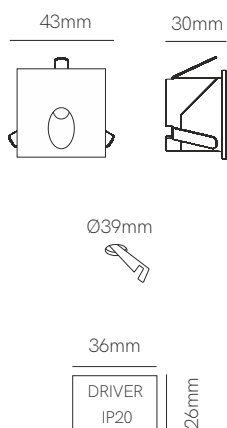

Luky

Technical Information

Version	Luky
Power	2W
Installation	Recessed
Color Temperature	3.200K / 4.000K
Lumens	90 lm / 96 lm
Material	Aluminium
Finishes	White / Black

Code	3999	☐	3.200K
	4000	☐	4.000K
	4001	☒	3.200K
	4002	☒	4.000K

3 YEARS WARRANTY | 50.000 HOURS | IP 54 | 220/240 VAC | PF >0,5 | CRI ≥80 | 65° | 50/60 Hz | +50°C / -20°C | AKZO NOBEL | 1/200