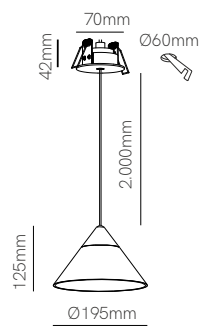

Technical Information

Version	Ark surface	Ark recessed
Power	6W	6W
Installation	Surface	Recessed
Color Temperature	2.700K / 3.000K	2.700K / 3.000K
Lumens	350 lm / 360 lm	350 lm / 360 lm
Material	Aluminium and acrylic	Aluminium and acrylic
Finishes	White-transparent / Black-transparent / Black-gray	White-transparent / Black-transparent / Black-gray
Code	4814 White-transp. 2.700K 4815 White-transp. 3.000K 4816 Black-transp. 2.700K 4817 Black-transp. 3.000K 4818 Black-gray 2.700K 4819 Black-gray 3.000K	4808 White-transp. 2.700K 4809 White-transp. 3.000K 4810 Black-transp. 2.700K 4811 Black-transp. 3.000K 4812 Black-gray 2.700K 4813 Black-gray 3.000K

3 YEARS WARRANTY | 26.000 HOURS | IP 20 | 220/240 VAC | UGR <19 | PF >0,5 | CRI ≥90 | | 90° | 50/60 Hz | +40°C / -20°C | 1/12