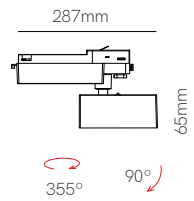

Sono 40W

Sono 60W

*Need Tuya Smart App to work.

Technical Information

Version	Sono 40W	Sono 60W
Power	40W	60W
Installation	Three Phase Track	Three Phase Track
Color Temperature	Tuya 2.600K - 4.000K	Tuya 2.600K - 4.000K
Lumens	3.130 lm	4.390 lm
Material	Aluminium and polycarbonate	Aluminium and polycarbonate
Finishes	White / Black	White / Black
Code	4946 ☐ 4947 ☐	4950 ☐ 4951 ☐