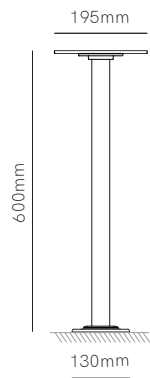

Clos 8W base 60cm

Clos 16W base 60cm

Technical Information

Version	Clos 8W base 60cm	Clos 16W base 60cm
Installation	Surface / Floor	Surface / Floor
Material	Aluminium	Aluminium
Finishes	White / Black / Corten	White / Black / Corten
Code	4885 ☐ 4886 ☐ 4887 ☐	4891 ☐ 4892 ☐ 4893 ☐

*Need Clos (page 409).