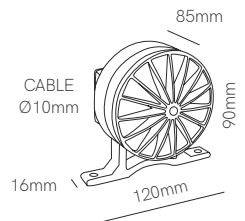

Nik

Technical Information

Version	Nik
Power	5W
Installation	Surface
Color Temperature	3.000K / 4.000K
Lumens	340 lm / 350 lm
Material	Aluminium
Finishes	Gray
Code	4291 ■ 3.000K 4292 ■ 4.000K

*Integrated driver.

3 YEARS WARRANTY | 20.000 HOURS | IP 65 | 100/240 VAC | PF >0,6 | CRI ≥70 | 5° | 50/60 Hz | IK05 | +40°C / -20°C | 1/40