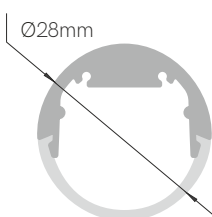

New

Box 39

Opal