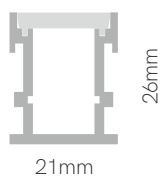

End Cap  
 22622  
 22623

End Cap  
 22632  
 22633

Clip  
Metallic  
 22330

3 YEARS WARRANTY | IP 20 |  | 2m Max  |  | AL 6063 |  p.172

Box 29

\*Useful area: 12x18mm.

Technical Information

Version	Box 29
Max. power	25W
Installation	Surface
Material	Aluminium
Finishes	Aluminium
Code	29119 