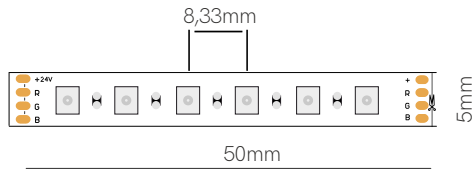

5 YEARS WARRANTY | 168 LED/m | CRI ≥90 | 24 VDC | 83,3mm | 2835 | p.172

Fine 50

\*High: IP20 = 2,2mm.

Technical Information

Version	Fine 50
Power	9,6 W/m
Color Temperature	RGB
Lumens	58 Lm/w
Ingress Protection	IP20