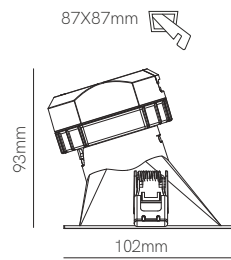

Pulcom round asymmetric

Pulcom square asymmetric

Technical Information

Version	Pulcom round asymmetric	Pulcom square asymmetric
Power	8W	8W
Installation	Recessed	Recessed
Color Temperature	Switch 2.700K / 3.200K / 4.000K	Switch 2.700K / 3.200K / 4.000K
Lumens	800 lm	800 lm
Material	Polycarbonate	Polycarbonate
Finishes	White / Black	White / Black
Code	4743 ☐ 4747 ☒	4745 ☐ 4749 ☒

3 YEARS WARRANTY | 25.000 HOURS | IP 44 | 220/240 VAC | UGR <19 | PF >0,9 | CRI ≥80 | 38° | 50/60 Hz | IK06 | +40°C / -20°C | CCT SWITCH | 1/5/20