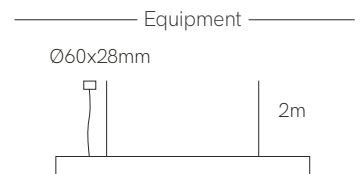

5 YEARS WARRANTY | 50.000 HOURS | IP 40 | 230 VAC | PF >0,9 | CRI 80/93 |  |  |  | 3,37m Max   

Train

\*Finished luminaire. Includes suspension kit, power cable and end caps.

Technical Information

Version	Train
Power	46W / 57W / 69W / 80W
Installation	Pendant
Material	Aluminium
Finishes	White (9003) / Black (9005)