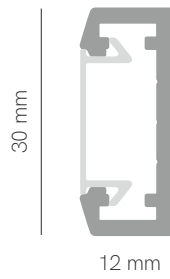

New

Zero out

*Finished luminaire. Includes power supply, suspension kit, power cable and end caps.

Technical Information

Version	Zero out
Power	26W / 44W / 63W
Installation	Pendant
Material	Aluminium
Finishes	White (9003) / Black (9005)