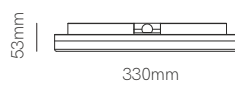

Kora square 20W

Kora square 25W

Technical Information

Version	Kora square 20W	Kora square 25W
Power	20W	25W
Installation	Surface	Surface
Color Temperature	Switch 2.700K / 3.200K / 4.000K	Switch 2.700K / 3.200K / 4.000K
Lumens	2.400 lm	3.000 lm
Material	Polybutylene and Polycarbonate	Polybutylene and Polycarbonate
Finishes	White	White
Code	4831 ☐	4499-V2 ☐

3 YEARS WARRANTY |
25.000 HOURS |
IP 54 |
220/240 VAC |
PF >0,9 |
CRI ≥80 |
120° |
50/60 Hz |
IK08 |
+45°C / -25°C |
CCT SWITCH |
1/5