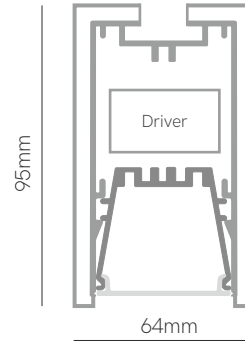

New

Forest

*Finished luminaire. Includes power supply, suspension kit, power cable and end caps.

Technical Information

Version	Forest
Power	31W / 38W / 46W / 53W
Installation	Pendant
Material	Aluminium
Finishes	Wood

Code	Diffuser (Angle)	Power (Size)	CCT (Lm/W)	Driver	Colour
Code 4	UGR (81°) 3	31W (1.130mm) 3	2.700K (112 lm/W) 2	On / Off 1	Wood 8
	Opal (112°) 5	38W (1.410mm) 4	3.000K (128 lm/W) 3	Dali 2	
		46W (1.690mm) 5	4.000K (136 lm/W) 4	Push 3	
		53W (1.970mm) 6	5.000K (136 lm/W) 5	Casambi 5	
			2.700-5.000K (105 lm/W) 9	Tuya 7	

Code: 4 ■ ■ ■ ■ 8

*Create your code according to your preferences.