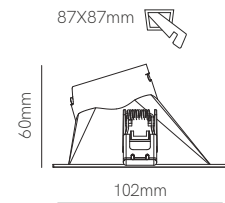

Asymmetric square trim