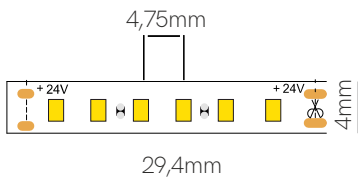

Accessories

\*Available in reel of 20 meters.

5 YEARS WARRANTY | 120 LED/m | CRI >90 | 24 VDC | ULTRALONG | 50mm | 2835 | p.172

Fine 49

\*High: IP20 = 2,2mm.

Technical Information

Version	Fine 49
Power	10 W/m
Color Temperature	2.700K / 3.000K / 4.000K / 6.000K
Lumens	From 71 Lm/w to 77 Lm/w
Ingress Protection	IP20