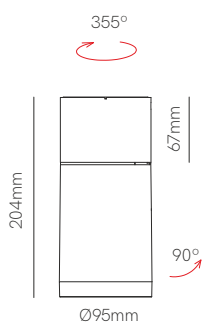

Nox

Technical Information

Version	Nox
Power	30W
Installation	Surface
Color Temperature	Switch 2.700K / 3.200K / 4.000K
Lumens	2.460 lm
Material	Aluminium
Finishes	White / Black

Code	4241-N ☐
	4242-N ☒

Accessories

Included with:
4241-N

Included with:
4241-N / 4242-N

3 YEARS WARRANTY | 30.000 HOURS | IP 20 | 220/240 VAC | UGR <19 | PF >0,9 | CRI ≥94 | 15° / 24° / 40° | 50/60 Hz | +50°C / -20°C | CCT SWITCH | 1/8