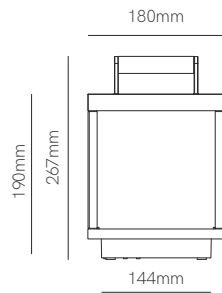

Visor

Technical Information

Version	Visor
Power	5W
Installation	Portable
Color Temperature	3.000K
Lumens	460 lm / 230 lm / 46 lm
Material	Aluminium
Finishes	White / Corten
Code	3929 ☐
	3931 ☒

*Charger by USB. Charger included.

3 YEARS WARRANTY BATTERY 2 YEARS | 30.000 HOURS | 6,5 HOURS | 5/11/25 HOURS | 3,7V USB | 7.800 mAh | IP 65 | CRI ≥80 | 120° | IK05 | 3 INTENSITIES | +45°C / -20°C | 1/4