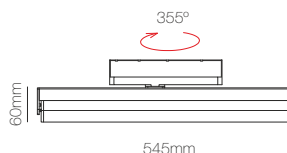

Technical Information

Version	Tram 20W	Tram 30W
Power	20W	30W
Installation	Three Phase Track	Three Phase Track
Color Temperature	3.000K / 4.000K	3.000K / 4.000K
Lumens	2.320 lm / 2.400 lm	3.520 lm / 3.600 lm
Material	Aluminium	Aluminium
Finishes	White / Black	White / Black

Code	Tram 20W	Tram 30W
	4427 ☐ 3.000K	4541 ☐ 3.000K
	4428 ☐ 4.000K	4542 ☐ 4.000K
	4429 ☒ 3.000K	4543 ☒ 3.000K
	4430 ☒ 4.000K	4544 ☒ 4.000K

5 YEARS WARRANTY

3 YEARS WARRANTY

30.000 HOURS | IP 20 | 220/240 VAC | UGR <19 | PF >0,9 | CRI ≥80 | 45° | 50/60 Hz | +45°C / -20°C | 1/10