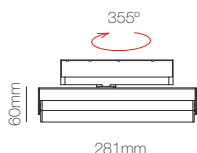

Technical Information

Version	Tram 20W	Tram 30W
Power	20W	30W
Installation	Three Phase Track	Three Phase Track
Color Temperature	3.000K / 4.000K	3.000K / 4.000K
Lumens	2.320 lm / 2.400 lm	3.520 lm / 3.600 lm
Material	Aluminium	Aluminium
Finishes	White / Black	White / Black

Code	Tram 20W	Tram 30W
	4427 ☐ 3.000K	4541 ☐ 3.000K
	4428 ☐ 4.000K	4542 ☐ 4.000K
	4429 ☒ 3.000K	4543 ☒ 3.000K
	4430 ☒ 4.000K	4544 ☒ 4.000K

5 YEARS WARRANTY

3 YEARS WARRANTY

30.000 HOURS | IP 20 | 220/240 VAC | UGR <19 | PF >0,9 | CRI ≥80 | 45° | 50/60 Hz | +45°C / -20°C | 1/10