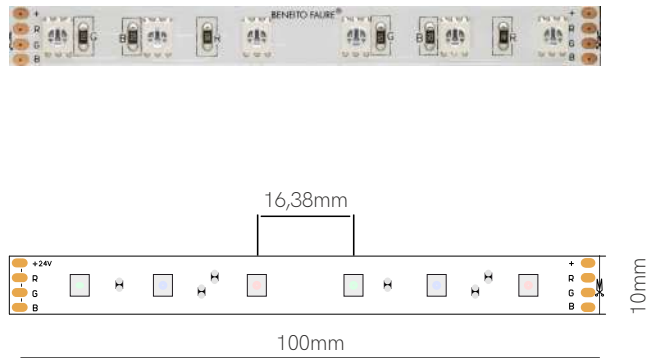

Fine 46

*High: IP20 = 2,2mm / IP65 = 3,5mm.

Technical Information

Version	Fine 46
Power	14,4 W/m
Color Temperature	RGB
Lumens	From 38 Lm/w to 41 Lm/w
Ingress Protection	IP20 / IP65

	Code	Lumens	CCT	IP
Code	46460	38 Lm/w	RGB	IP20
	46465	41 Lm/w	RGB	IP65

Accessories

End Cap	End Cap	Joint	Joint	Joint	Joint
20635	20625	13,54x11,7x4,1mm	13,56x13,46x4,7mm	24,3x14,6x7,68mm	24,3x14,6x7,68mm
		20240	20140	20245	20145

*Available in reel of 5 or 25 meters.

5 YEARS WARRANTY | 60 LED/m | 24 VDC | III | 50mm | 5050 | p.172