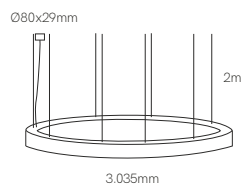

Zero direct

*Finished luminaire. Includes power supply, suspension kit, power cable and end caps.

Technical Information

Version	Zero direct
Power	43W / 81W / 162W
Installation	Pendant
Material	Aluminium
Finishes	White (9003) / Black (9005)

Equipment

Code	Diffuser	Power (Size)	CCT (lm/W)	Driver	Colour
Code	1 Opal	7			
		43W (835mm)	2 2.700K (51 lm/W)	On / Off	1 □ White
		81W (1535mm)	8 3.000K (51 lm/W)	Dali	2 ■ Black
		162W (3.035mm)	9 4.000K (53 lm/W)	Push	3 ⊙ ■ Gold
			9 CCT (70 lm/W)	Casambi	5 ⊙ ■ Silver
				Tuya	7

Code: **1** **7** ■ ■ ■ ■ ■

ⓘ On demand.

*Create your code according to your preferences. CCT only works with driver 5 and 7.