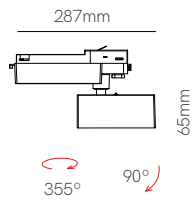

Sono 40W

Sono 60W

*Need Tuya Smart App to work.

Technical Information

Version	Sono 40W	Sono 60W
Power	40W	60W
Installation	Three Phase Track	Three Phase Track
Color Temperature	Tuya 2.600K - 4.000K	Tuya 2.600K - 4.000K
Lumens	3.130 lm	4.390 lm
Material	Aluminium and polycarbonate	Aluminium and polycarbonate
Finishes	White / Black	White / Black
Code	4946 ☐ 4947 ☐	4950 ☐ 4951 ☐