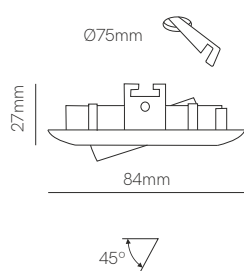

Basculante

Technical Information

Version	Basculante
Installation	Recessed
Material	Aluminium
Finishes	White / Gray / Brushed chrome
Bulbholder	50mm G5.3

Code	205280 ☐
	205284 ☐
	205285 ☐

Accessories

Bulbholder GU10

301182 ☐

*G5.3 Bulbholder included.

3 YEARS WARRANTY | IP 20 | 1/50