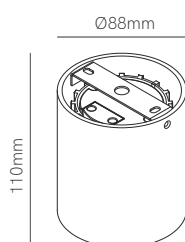

New

Pulsar surface accessory

Pulsar asymmetric trim

Technical Information

Version	Pulsar surface accessory	Pulsar asymmetric trim
Installation	Surface	Recessed
Material	Aluminium	Aluminium
Finishes	White / Black	White / Black
Code	5110 ☐ 5111 ☒	5059 ☐ 5060 ☒

*Need Pulsar (page 225).