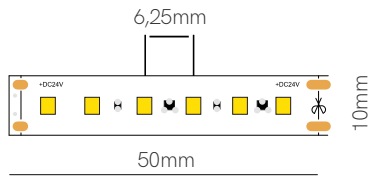

New

Fine 51

*High: P20 = 1,5mm / IP65 = 3mm.

Technical Information

Version	Fine 51
Power	9,6 W/m
Color Temperature	2.700/3.000/4.000/6.000K
Lumens	100 Lm/W
Ingress Protection	IP20 / IP67

Code	Code	Lumens	CCT	IP
	51270	100 Lm/w	2700K	IP20
	51300	100 Lm/w	3000K	IP20
	51400	100 Lm/w	4000K	IP20
	51600	100 Lm/w	6000K	IP20
	51277	100Lm/w	2700K	IP67
	51307	100 Lm/w	3000K	IP67
	51407	100 Lm/w	4000K	IP67
	51607	100 Lm/w	6000K	IP67