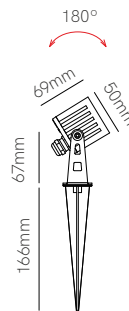

Technical Information

Version	Zas round	Fade
Power	3W	7W
Installation	Floor	Floor
Color Temperature	3.000K	3.000K
Lumens	240 lm	450 lm
Material	Aluminium	Aluminium
Finishes	Black / Corten	White / Black / Corten

Code	4134 	4690
	4922 	4692
		4693

100/240 VAC | 20.000 HOURS | PF >0,6 | 30° | IK05

220/240 VAC | 30.000 HOURS | PF >0,9 | 40° | IK08

*Spike included.

3 YEARS WARRANTY | IP 65 | CRI ≥80 | | CABLE 24CM | 50/60 Hz | +40°C -20°C |