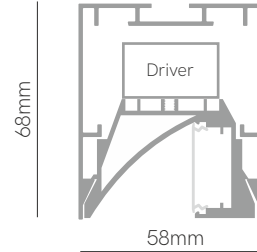

Code: **6** **1** **0**

\*Create your code according to your preferences.

New

Urban asymmetric

Technical Information

Version	Urban asymmetric
Power	46W / 57W / 69W / 80W / 103W
Installation	Surface / Pendant
Material	Aluminium
Finishes	White (9003) / Black (9005) / Gray (9006)