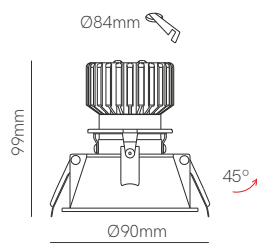

Tao

Technical Information

Version	Tao
Power	10W
Installation	Recessed
Color Temperature	3.000K / 4.000K
Lumens	925 lm / 1.000 lm
Material	Aluminium
Finishes	White / Black
Code	3942 ☐ 3.000K 3943 ☐ 4.000K 3944 ☒ 3.000K 3945 ☒ 4.000K

3 YEARS WARRANTY | 50.000 HOURS | IP 32 | 220/240 VAC | UGR <19 | PF >0,9 | CRI ≥80 | 38° | 50/60 Hz | | +40°C / -20°C | | 1/40