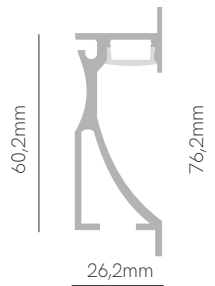

Box 21

*Useful area: 12x3mm.

Technical Information

Version	Box 21
Max. power	15W
Installation	Recessed
Material	Aluminium
Finishes	White / Aluminium
Code	21121 ☐
	21119 ☐

Accessories

Diffuser PC
Opal 70%
☐ 20497

Diffuser
Silicone Opal 60%
☐ 20469
☐ 20469-15

End Cap
☐ 21631
☐ 21633

End Cap
☐ 21621
☐ 21623