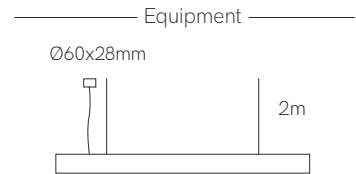

Technical Information

Version	Forest
Power	31W / 38W / 46W / 53W
Installation	Pendant
Material	Aluminium
Finishes	Wood