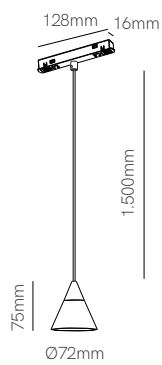

Zoe 48V

Technical Information

Version	Zoe 48V
Power	7W
Installation	Magnet Track
Color Temperature	2.700K / 3.000K
Lumens	360 lm / 370 lm
Material	Aluminium
Finishes	White / Black

Code	4795	☐	2.700K
	4796	☐	3.000K
	4797	☒	2.700K
	4798	☒	3.000K

*Need power supply (page 270).

3 YEARS WARRANTY | 26.000 HOURS | IP 20 | 48V DC | UGR <19 | PF >0,5 | CRI ≥90 | III | 38° | 50/60 Hz | +40°C / -20°C | 1/36