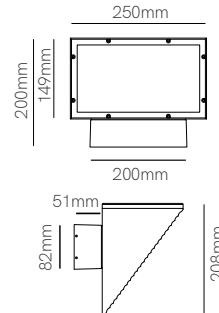

New

Comet switch

Comet

Technical Information

Version	Comet switch	Comet
Power	Switch 20W / 40W	40W
Installation	Surface	Surface
Color Temperature	Switch 2.700K / 3.200K / 4.000K	5.000K
Lumens	20W: 2.500 lm / 40W: 5.000 lm	4.071 lm
Material	Aluminium	Aluminium
Finishes	White / Black / Corten	White / Black

Code	5073 ☐	243113-5B ☐
	5074 ☐	243113-5N ☐
	5112 ☐	

☐ CCT SWITCH |
☐ POWER SWITCH |
55° |
☐ 1/8 |
50.000 HOURS |
IK10

30.000 HOURS |
100° |
☐ 1/4 |
IK08

3 YEARS WARRANTY | IP 65 | 220/240 VAC | PF >0,9 | CRI ≥80 | 50/60 Hz | +45°C / -25°C | TRIAC DIMM