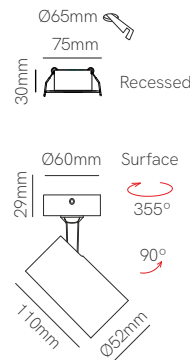

Piccolo

Piccolo base

Technical Information

Version	Piccolo	Piccolo base
Power	9,5W	9,5W
Installation	Three Phase Track	Surface / Recessed
Color Temperature	Switch 2.700K / 3.200K / 4.000K	Switch 2.700K / 3.200K / 4.000K
Lumens	1.300 lm	1.300 lm
Material	Aluminium	Aluminium
Finishes	White / Black	White / Black
Code	4437 ☐	4833 ☐
	4438 ☒	4834 ☒

*Surface and recessed base included with Piccolo base.

3 YEARS WARRANTY | 30.000 HOURS | IP 20 | 220/240 VAC | UGR <19 | PF >0,9 | CRI ≥80 | 15° 38° 60° | 50/60 Hz | +50°C -20°C | CCT SWITCH | AKZO NOBEL | 1/20