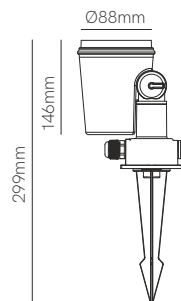

Fix

Technical Information

Version	Fix
Installation	Surface / Floor
Material	Polypropylene
Finishes	Black
Lamp Holder	E27
Code	4820 ■

*Spike included. Recommended lamp Par 38 (page 568).

3 YEARS WARRANTY | IP 65 | 50/60 Hz | 1/6