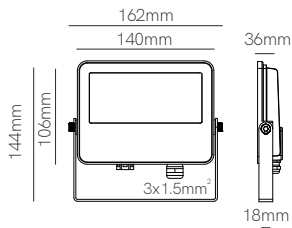

Sky switch 30W

Sky switch 40W

Technical Information

Version	Sky switch 30W	Sky switch 40W
Power	30W	40W
Installation	Surface	Surface
Color Temperature	Switch 2.700K / 3.200K / 4.000K	Switch 2.700K / 3.200K / 4.000K
Lumens	3.600 lm	4.800 lm
Material	Aluminium	Aluminium
Finishes	White / Black / Gray	White / Black / Gray

Code	4685 ☐	4688 ☐
	4686 ☒	4689 ☒
	4687 ☒	4694 ☒

Accessories

3 YEARS WARRANTY |
25.000 HOURS |
IP 65 |
180/260 VAC |
PF >0,9 |
CRI ≥80 |
|
115° |
50/60 Hz |
IK08 |
+45°C / -20°C |
AKZO NOBEL |
CCT SWITCH |
>1KV