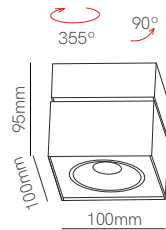

New

Rubyc dimmable

Rubyc

Technical Information

Version	Rubyc dimmable	Rubyc
Power	14W	14W
Installation	Surface	Surface
Color Temperature	Switch 2.700K / 3.200K / 4.000K	Switch 2.700K / 3.200K / 4.000K
Lumens	1.205 lm	1.205 lm
Material	Aluminium	Aluminium
Finishes	White / Black	White / Black
Code	5069 ☐	4230-N ☐
	5070 ☒	4231-N ☒

3 YEARS WARRANTY | 30.000 HOURS | IP 20 | 220/240 VAC | PF >0,9 | CRI ≥97 | 40° | 50/60 Hz | +40°C / -10°C | CCT SWITCH | AKZO NOBEL | 1/4/12