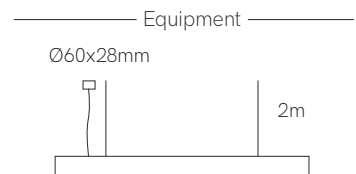

Code	Diffuser (Angle)	Power (Size)	CCT (Lm/W)	Driver	Colour
Code 4	UGR (81°) 4	46W (1.130mm) 3	2.700-5.000K (105 lm/W) 9	Casambi 5	White 1
		70W (1.690mm) 5		Tuya 7	Black 2
				RF Control 9	Gray 3

Code: 4 4 9

*Create your code according to your preferences. RF included on Driver RF Control.

5 YEARS WARRANTY | 50.000 HOURS | IP 40 | UGR <19 | 230 VAC | PF >0,9 | CRI ≥95 | | | 3,37m Max | | | | RF