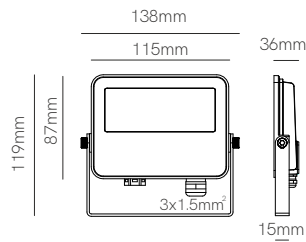

Technical Information

Version	Sky switch 10W	Sky switch 20W
Power	10W	20W
Installation	Surface	Surface
Color Temperature	Switch 2.700K / 3.200K / 4.000K	Switch 2.700K / 3.200K / 4.000K
Lumens	1.200 lm	2.400 lm
Material	Aluminium	Aluminium
Finishes	White / Black / Gray	White / Black / Gray
Code	4679 ☐	4682 ☐
	4680 ☒	4683 ☒
	4681 ☒	4684 ☒

Accessories

3 YEARS WARRANTY | 25.000 HOURS | IP 65 | 180/260 VAC | PF >0,9 | CRI ≥80 | | 115° | 50/60 Hz | | +45°C / -20°C | AKZO NOBEL | CCT SWITCH | >1KV