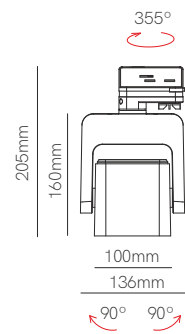

Technical Information

Version	Kom 20W	Kom 30W	Kom 40W
Power	20W	30W	40W
Installation	Three Phase Track	Three Phase Track	Three Phase Track
Color Temperature	Switch 2.700K / 3.200K / 4.000K	Switch 2.700K / 3.200K / 4.000K	3.000K / 4.000K
Lumens	2.300 lm	2.470 lm	4.500 lm / 4.600 lm
Material	Aluminium	Aluminium	Aluminium
Finishes	White / Black	White / Black	White / Black
Code	4337 ☐ 4339 ☒	4336-N ☐ 4338-N ☒	4444 ☐ 3.000K 4445 ☐ 4.000K 4447 ☒ 3.000K 4448 ☒ 4.000K

CRI ≥80 | CCT SWITCH

CRI ≥94 | CCT SWITCH

CRI ≥80

3 YEARS WARRANTY | 30.000 HOURS | IP 20 | 220/240 VAC | UGR <19 | PF >0,9 | 15° 24° 40° | 50/60 Hz | +50°C -20°C | AKZO NOBEL | 1/10