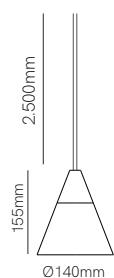

New

Zoe XL suspension

Technical Information

Version	Zoe XL suspension
Power	15W
Installation	Surface / Recessed
Color Temperature	Switch 2.700K / 3.200K / 4.000K
Lumens	1.100 lm
Material	Aluminium
Finishes	White / Black
Code	5094 ☐
	5095 ☒

*Base not included. You need to choose a base to complete the installation.

Accessories

Surface Base 15W Ø75x33mm ☐ 5122 ☒ 5123	Recessed Base 15W Ø90x22mm / Ø80mm ☐ 5124 ☒ 5125	Wire holder ☐ 5106 ☒ 5107	Additional wire (1m) ☐ 5128 ☒ 5129	Side base / Front base Ø25 Side base / Front base Ø28 Side base / Front base Ø33

*See pages 276 and 278 for available codes of Side base and Front base.

3 YEARS WARRANTY |
30.000 HOURS |
IP 20 |
100/277 VAC |
UGR <19 |
PF >0,9 |
CRI ≥93 |
38° |
50/60 Hz |
+45°C / -20°C |
CCT SWITCH |
1/20