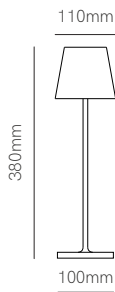

New

Lievo switch

Lievo

Technical Information

Version	Lievo switch	Lievo
Power	3,5W	3,5W
Installation	Portable	Portable
Color Temperature	Switch 2.700K / 3.200K / 4.000K	3.000K
Lumens	270 lm	156 lm
Material	Aluminium	Aluminium
Finishes	White / Black / Corten	White / Black / Corten

Code	4739-N ☐	4739 ☐
	4740-N ☐	4740 ☐
	4925-N ☐	4925 ☐

2.600 mAh |
USB-C 5V |
CCT SWITCH
CRI >90 |
120° |
4-6 HOURS

5-8 HOURS |
5.200 mAh |
MICRO USB 5V
CRI >85 |
90°

3 YEARS WARRANTY BATTERY 2 YEARS |
30.000 HOURS |
10-15 HOURS |
IP 54 |
DIMMABLE |
IK08 |
+40°C |
-25°C |
|
1/6