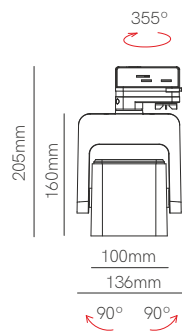

Technical Information

Version	Kom 20W	Kom 30W	Kom 40W
Power	20W	30W	40W
Installation	Three Phase Track	Three Phase Track	Three Phase Track
Color Temperature	Switch 2.700K / 3.200K / 4.000K	Switch 2.700K / 3.200K / 4.000K	3.000K / 4.000K
Lumens	2.300 lm	2.470 lm	4.500 lm / 4.600 lm
Material	Aluminium	Aluminium	Aluminium
Finishes	White / Black	White / Black	White / Black
Code	4337 ☐ 4339 ☒	4336-N ☐ 4338-N ☒	4444 ☐ 3.000K 4445 ☐ 4.000K 4447 ☒ 3.000K 4448 ☒ 4.000K

CRI ≥80 | CCT SWITCH

CRI ≥94 | CCT SWITCH

CRI ≥80

3 YEARS WARRANTY | 30.000 HOURS | IP 20 | 220/240 VAC | UGR <19 | PF >0,9 | 15° 24° 40° | 50/60 Hz | +50°C -20°C | AKZO NOBEL | 1/10