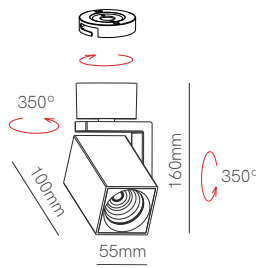

New

Volt round 1

Volt square 1

Technical Information

Version	Volt round 1	Volt square 1
Power	8W	8W
Installation	Surface / Recessed	Surface / Recessed
Color Temperature	Switch 2.700K / 3.200K / 4.000K	Switch 2.700K / 3.200K / 4.000K
Lumens	570 lm	570 lm
Material	Aluminium	Aluminium
Finishes	White / Black	White / Black
Code	5041 ☐ 5042 ☒	5043 ☐ 5044 ☒

*Included surface base (mounted) and recessed base (not mounted).

3 YEARS WARRANTY | 30.000 HOURS | IP 20 | 100/277 VAC | PF >0,9 | CRI ≥90 | 38° | IK06 | 50/60 Hz | +45°C / -20°C | CCT SWITCH | 1/20