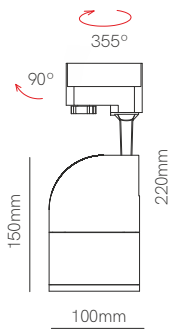

New

Konic

Konic dimmable

Technical Information

Version	Konic	Konic dimmable
Power	30W	30W
Installation	Three Phase Track	Three Phase Track
Color Temperature	Switch 2.700K / 3.200K / 4.000K	Switch 2.700K / 3.200K / 4.000K
Lumens	2.440 lm	2.440 lm
Material	Aluminium	Aluminium
Finishes	White / Black	White / Black
Code	4441-N ☐ 4442-N ☒	4985 ☐ 4986 ☒

3 YEARS WARRANTY | 30.000 HOURS | IP 20 | 220/240 VAC | UGR <19 | PF >0,9 | CRI ≥94 | 15° 38° 60° | 50/60 Hz | +40°C -15°C | CCT SWITCH | AKZO NOBEL | 1/8