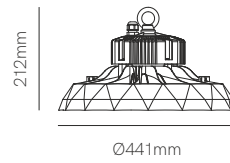

Ufo Lens 200W

Ufo Lens 240W

Technical Information

Version	Ufo Lens 200W	Ufo Lens 240W
Power	200W	240W
Installation	Surface	Surface
Color Temperature	4.000K / 5.000K	4.000K
Lumens	32.000 lm / 32.2000 lm	38.400 lm
Material	Aluminium	Aluminium
Finishes	Black	Black
Code	4506 ■ 4.000K 4507 ■ 5.000K	4508 ■ 4.000K