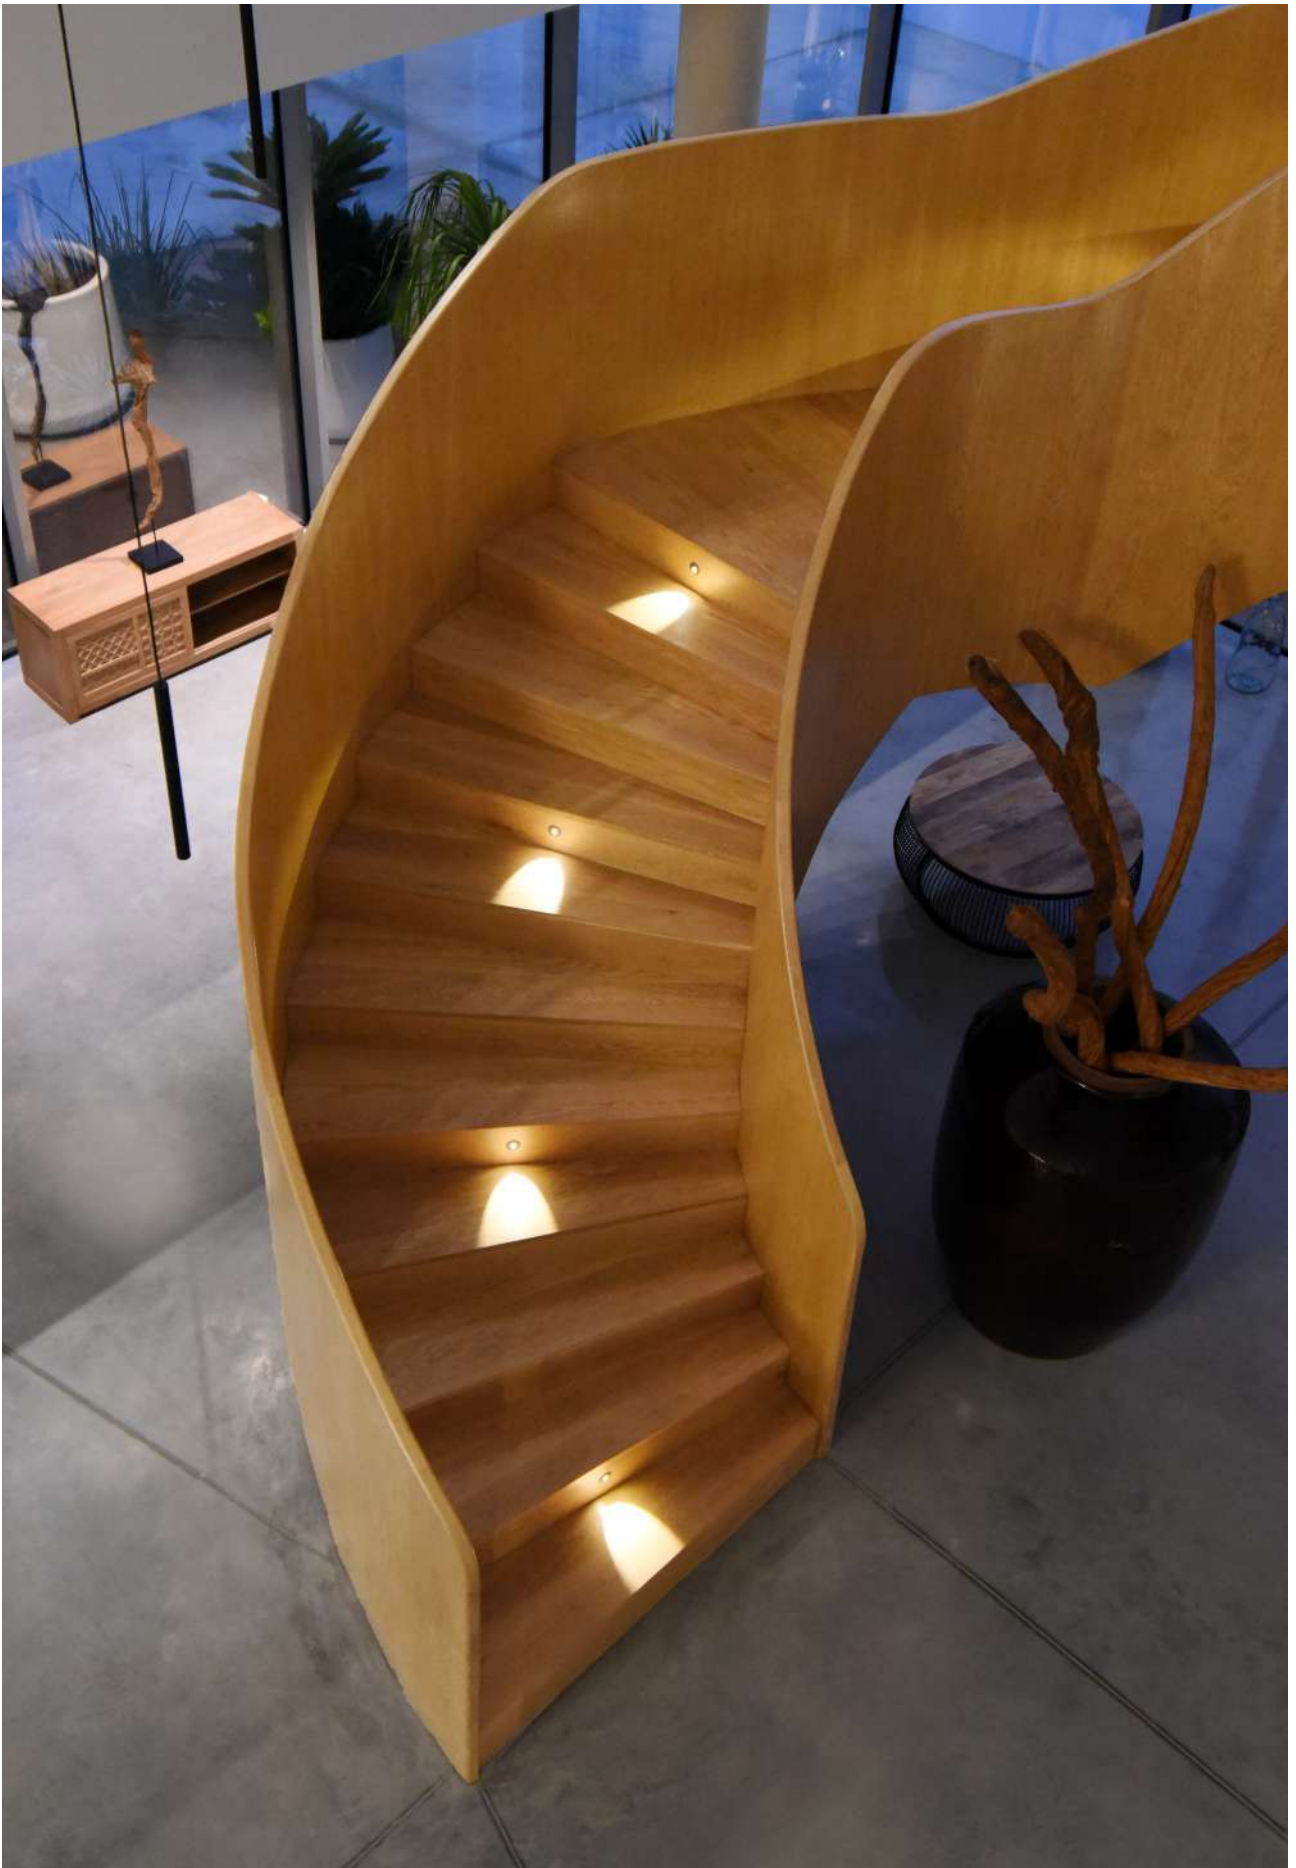

Showroom Beneito Faure, La Roca del Valles (Spain).