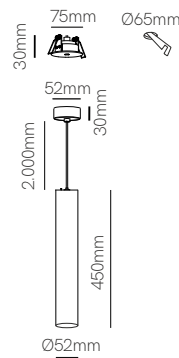

Atmos 25

Atmos 45

Technical Information

Version	Atmos 25	Atmos 45
Power	7W	10W
Installation	Surface / Recessed	Surface / Recessed
Color Temperature	Switch 2.700K / 3.200K / 4.000K	Switch 2.700K / 3.200K / 4.000K
Lumens	770 lm	1.100 lm
Material	Aluminium	Aluminium
Finishes	White / Black / Chrome / Wood	White / Black / Chrome / Wood