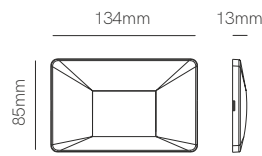

New

Mis square switch

Mis square

Technical Information

Version	Mis square switch	Mis square
Power	3W	3W
Installation	Recessed	Recessed
Color Temperature	Switch 2.700K / 3.200K / 4.000K	3.000K
Lumens	140 lm	140 lm
Material	Polycarbonate	Polycarbonate
Finishes	White / Black / Corten	White / Black / Corten
Code	5023 ☐	4313 ☐
	5024 ☒	4314 ☒
	5025 ☒	4315 ☒

CCT SWITCH | PF >0,5

PF >0,9

*Integrated driver.

3 YEARS WARRANTY | 25.000 HOURS | IP 65 | 220/240 VAC | CRI ≥80 | | | 50/60 Hz | | +40°C / -20°C |