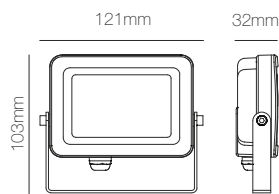

Technical Information

Version	Sky 10W	Sky 20W	Sky 30W
Power	10W	20W	30W
Installation	Surface	Surface	Surface
Color Temperature	5.000K	2.700K / 4.000K / 5.000K	2.700K / 4.000K / 5.000K
Lumens	1.150 lm	2.250 lm / 2.400 lm / 2.450 lm	3.450 lm / 3.600 lm / 3.650 lm
Material	Aluminium	Aluminium	Aluminium
Finishes	White / Black	White / Black / Corten	Gray / Corten

Code	Sky 10W	Sky 20W	Sky 30W
	4254 ☐ 5.000K	4263 ☐ 5.000K	4276 ☐ 3.000K
	4257 ☒ 5.000K	4266 ☒ 5.000K	4279 ☒ 2.700K
		4401 ☒ 2.700K	4280 ☒ 4.000K
		4402 ☒ 4.000K	

Accessories

5 YEARS WARRANTY | 50.000 HOURS | IP 65 | 220/240 VAC | PF >0,9 | CRI ≥80 | | 115° | 50/60 Hz | | +45°C / -20°C | AKZO NOBEL | >1KV